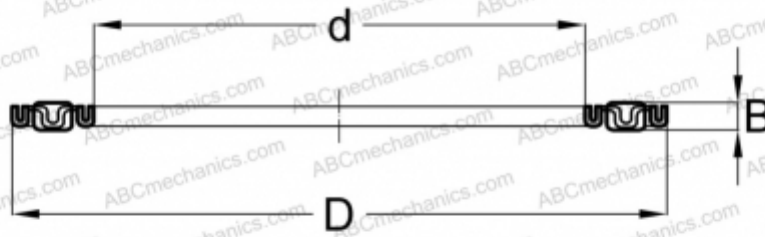

NTB 3047 IKO

Needle roller thrust bearings

TYPE: Roller bearings, Thrust roller bearing, Needle, Needle roller and cage assemblies, single direction

Technical specification

DIMENSIONS, MM

d	30,000
D	47,000
B	2,000

WEIGHT, KG 0,009

MANUFACTURER [IKO](#)

INTERCHANGE

ABC	AXK 3047
FAG	AXK3047/ ANK3047
INA	AXK3047
NTN	AAXK 1106
TORRINGTON	FNTA-3047
SKF	AXK 3047

CALCULATION DATA

Basic dynamic load rating, C	15,400 kN
Basic static load rating, Co	73,300 kN