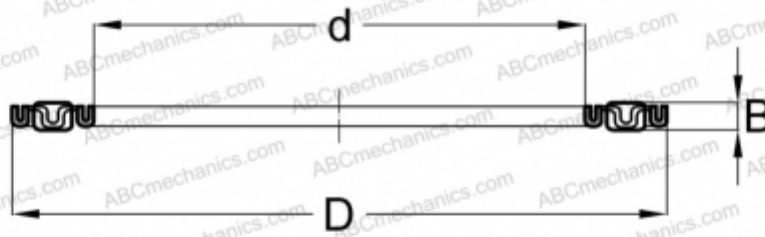

## NTB 75110 IKO

Needle roller thrust bearings

TYPE: Roller bearings, Thrust roller bearing, Needle, Needle roller and cage assemblies, single direction

### Technical specification

#### DIMENSIONS, MM

d	85,000
D	110,000
B	4,000

**WEIGHT, KG** 0,072

**MANUFACTURER** [IKO](#)