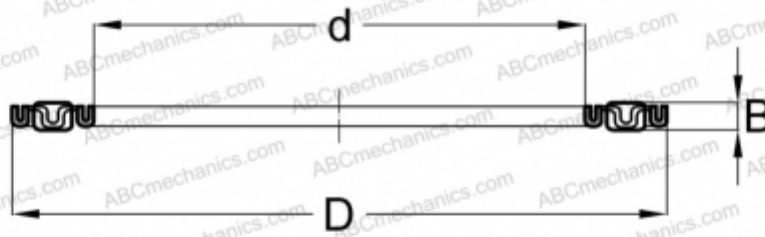

## NTB 90120 IKO

Needle roller thrust bearings

TYPE: Roller bearings, Thrust roller bearing, Needle, Needle roller and cage assemblies, single direction

### Technical specification

#### DIMENSIONS, MM

d	90,000
D	120,000
B	4,000

**WEIGHT, KG** 0,092

**MANUFACTURER** [IKO](#)