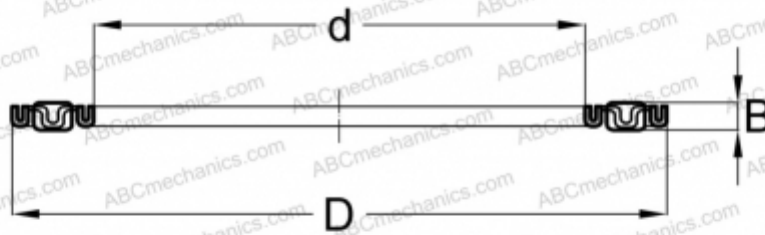

## NTB 120155 IKO

Needle roller thrust bearings

TYPE: Roller bearings, Thrust roller bearing, Needle, Needle roller and cage assemblies, single direction

### Technical specification

#### DIMENSIONS, MM

d	120,000
D	155,000
B	4,000

**WEIGHT, KG** 0,139

**MANUFACTURER** [IKO](#)