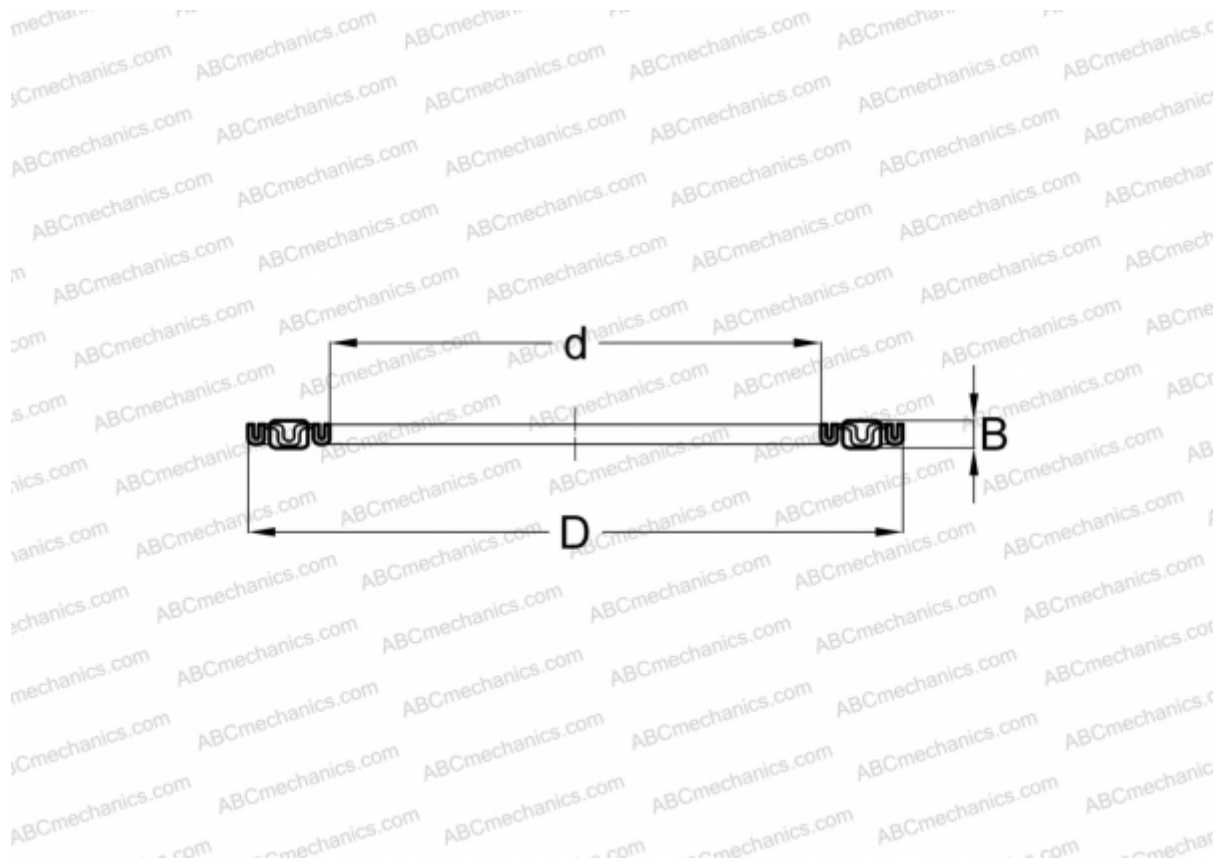

## NTB 1629 IKO

Needle roller thrust bearings

TYPE: Roller bearings, Thrust roller bearing, Needle, Needle roller and cage assemblies, single direction

### Technical specification

#### DIMENSIONS, MM

d	16,000
D	29,000
B	2,000

**WEIGHT, KG** 0,004

**MANUFACTURER** [IKO](#)