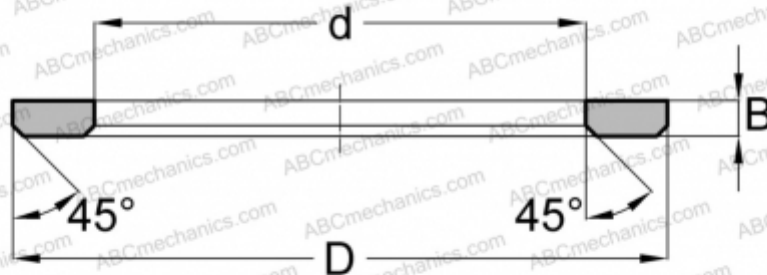

FTRA-1024 TORRINGTON

Axial bearing washer

TYPE: Rolling bearing parts and accessories, Rolling elements, Axial bearing washers, Type AS, suitable for AXK AND K811..

Technical specification

DIMENSIONS, MM

d	10,000
D	24,000
B	1,000