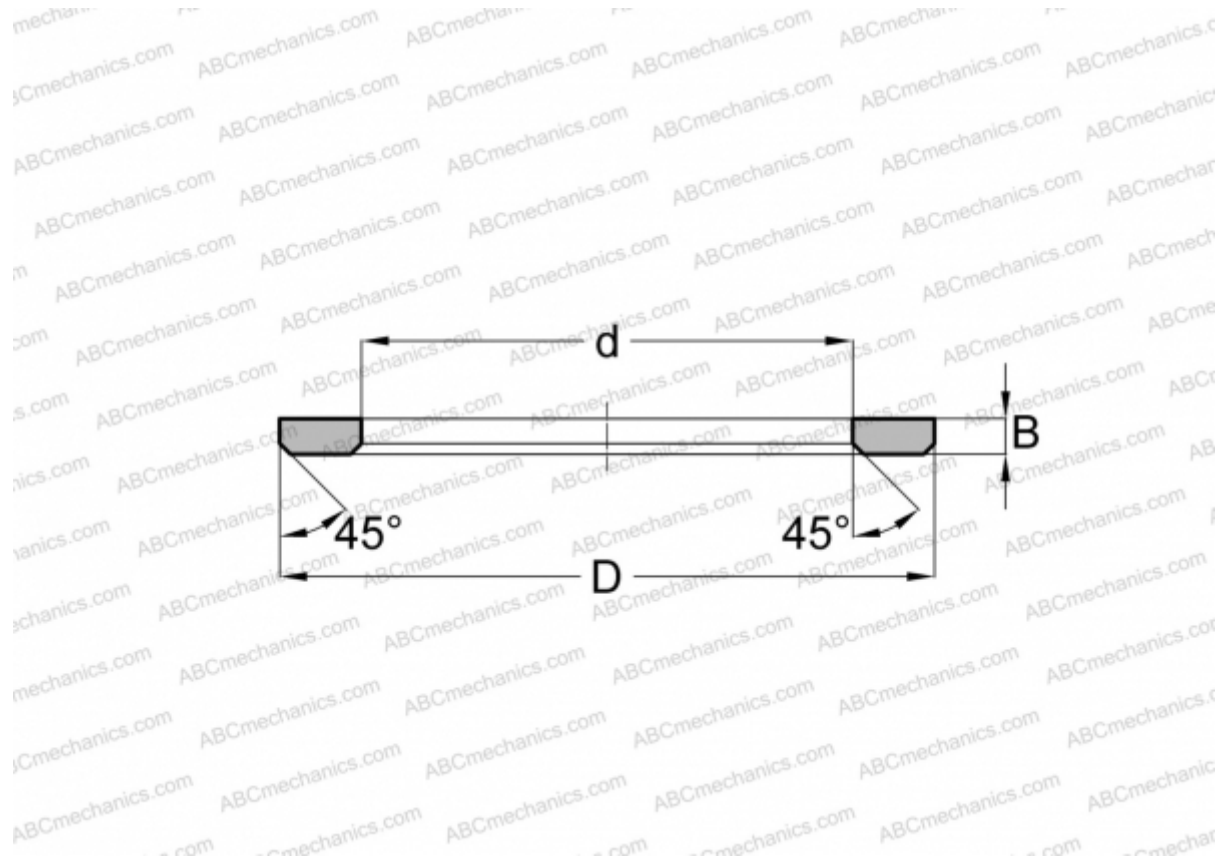

AS1226/ XWA122601 SKF

Axial bearing washer

TYPE: Rolling bearing parts and accessories, Rolling elements, Axial bearing washers, Type AS, suitable for AXK AND K811..

Technical specification

DIMENSIONS, MM