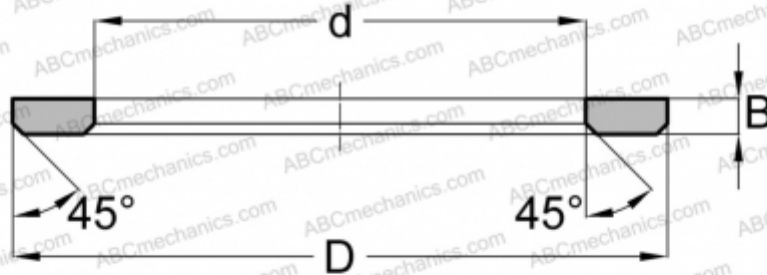

FTRA-1226 TORRINGTON

Axial bearing washer

TYPE: Rolling bearing parts and accessories, Rolling elements, Axial bearing washers, Type AS, suitable for AXK AND K811..

Technical specification

DIMENSIONS, MM

d	12,000
D	26,000
B	1,000