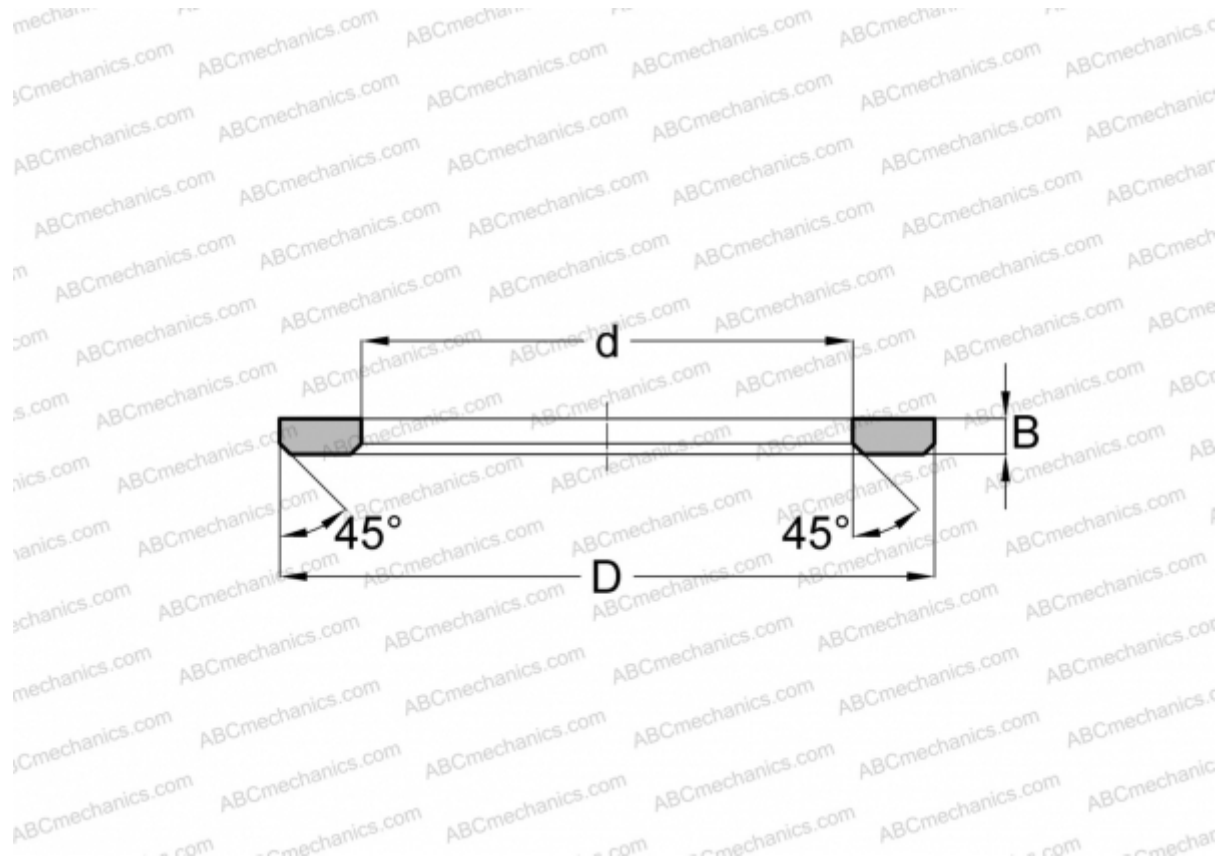

AS1730/ XWA173001 SKF

Axial bearing washer

TYPE: Rolling bearing parts and accessories, Rolling elements, Axial bearing washers, Type AS, suitable for AXK AND K811..

Technical specification

DIMENSIONS, MM

d	17,000
D	30,000
B	1,000

WEIGHT, KG 0,005

MANUFACTURER [SKF](#)

INTERCHANGE

ABC	AS1730
FAG	AS1730
INA	AS1730
NTN	AAS 1103
TORRINGTON	FTRA-1730
IKO	AS 1730