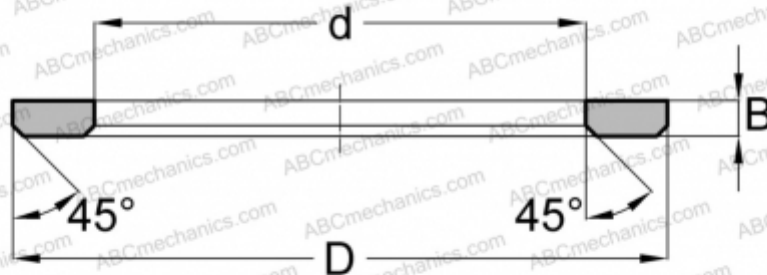

AS2035 ABC

Axial bearing washer

TYPE: Rolling bearing parts and accessories, Rolling elements, Axial bearing washers, Type AS, suitable for AXK AND K811..

Technical specification

DIMENSIONS, MM

| | |
|---|--------|
| d | 20,000 |
| D | 35,000 |
| B | 1,000 |