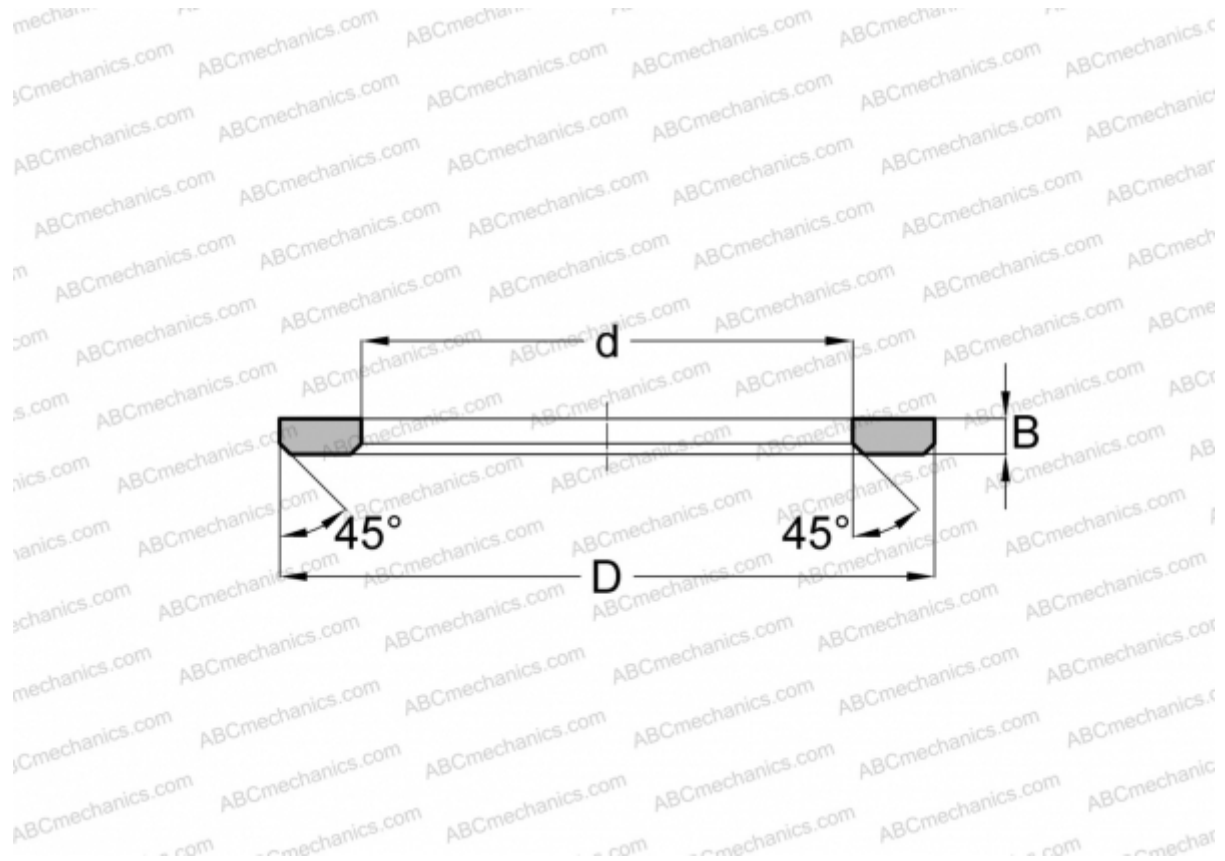

AS3047/ XWA304701 SKF

Axial bearing washer

TYPE: Rolling bearing parts and accessories, Rolling elements, Axial bearing washers, Type AS, suitable for AXK AND K811..

Technical specification

DIMENSIONS, MM