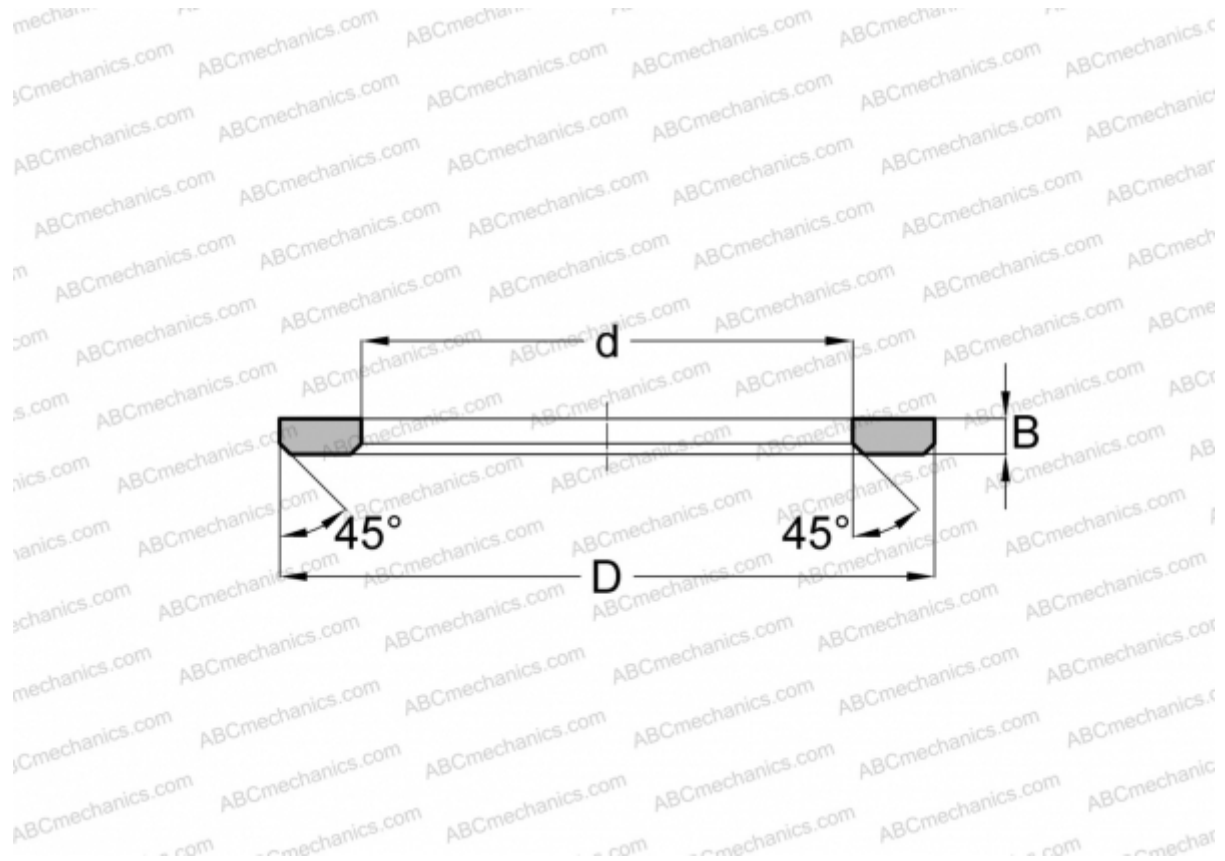

AS4060/ XWA406001 SKF

Axial bearing washer

TYPE: Rolling bearing parts and accessories, Rolling elements, Axial bearing washers, Type AS, suitable for AXK AND K811..

Technical specification

DIMENSIONS, MM