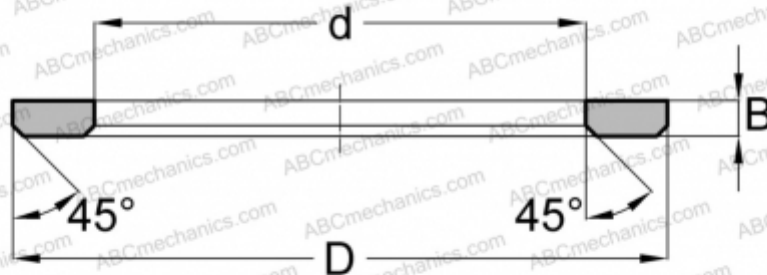

AS5578/ XWA557801 SKF

Axial bearing washer

TYPE: Rolling bearing parts and accessories, Rolling elements, Axial bearing washers, Type AS, suitable for AXK AND K811..

Technical specification

DIMENSIONS, MM

d	55,000
D	78,000
B	1,000

WEIGHT, KG 0,023

MANUFACTURER [SKF](#)

INTERCHANGE

ABC	AS5578
FAG	AS5578
INA	AS5578
NTN	AAS 1111
TORRINGTON	FTRA-5578
IKO	AS 5578