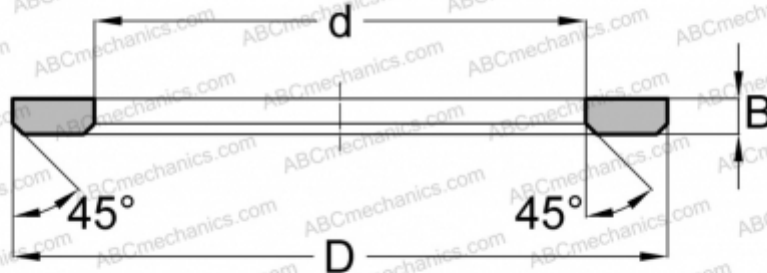

AS6085 INA

Axial bearing washer

TYPE: Rolling bearing parts and accessories, Rolling elements, Axial bearing washers, Type AS, suitable for AXK AND K811..

Technical specification

DIMENSIONS, MM

d	60,000
D	85,000
B	1,000