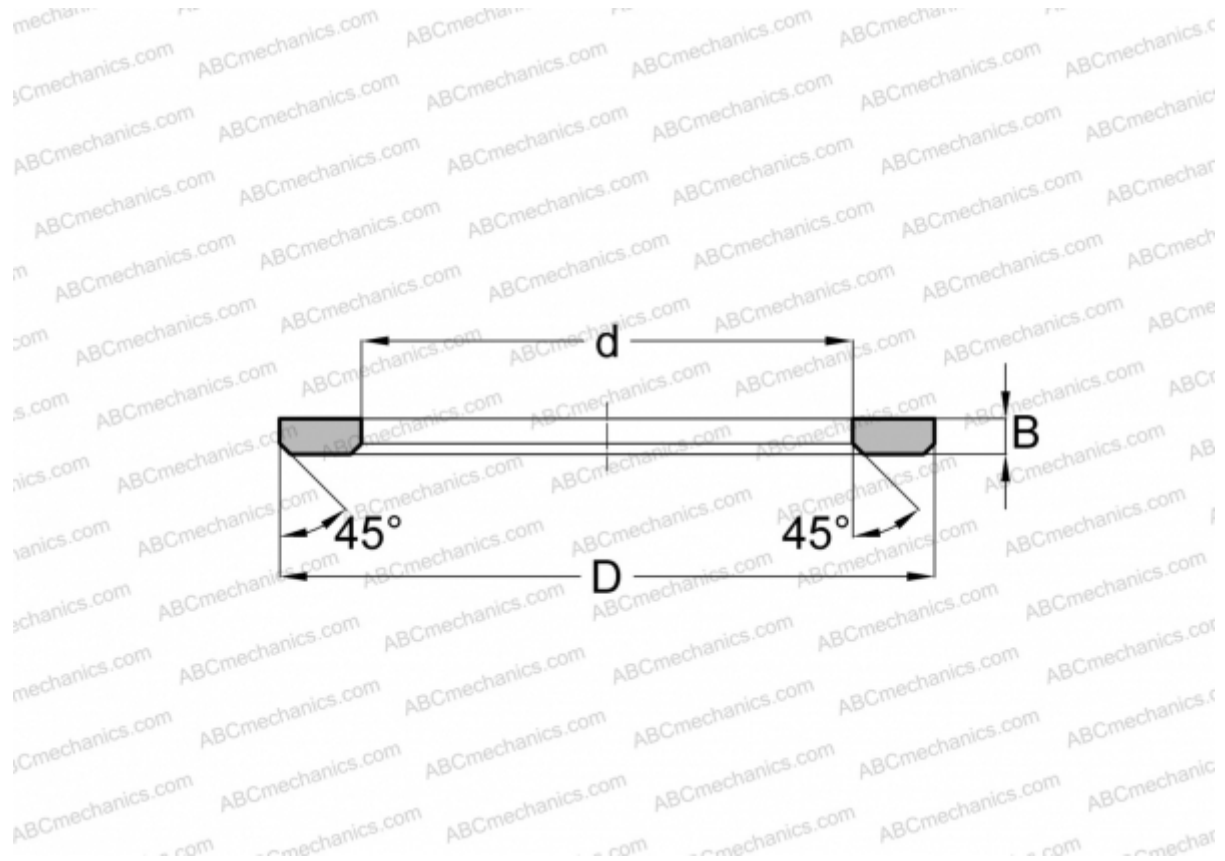

AS 6085 IKO

Axial bearing washer

TYPE: Rolling bearing parts and accessories, Rolling elements, Axial bearing washers, Type AS, suitable for AXK AND K811..

Technical specification

DIMENSIONS, MM

| | |
|---|--------|
| d | 60,000 |
| D | 85,000 |
| B | 1,000 |