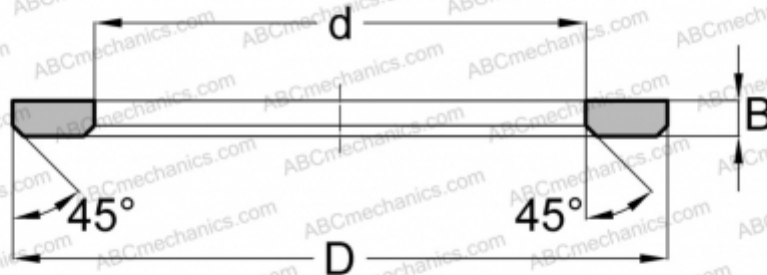

FTRA-6590 TORRINGTON

Axial bearing washer

TYPE: Rolling bearing parts and accessories, Rolling elements, Axial bearing washers, Type AS, suitable for AXK AND K811..

Technical specification

DIMENSIONS, MM

d	65,000
D	90,000
B	1,000