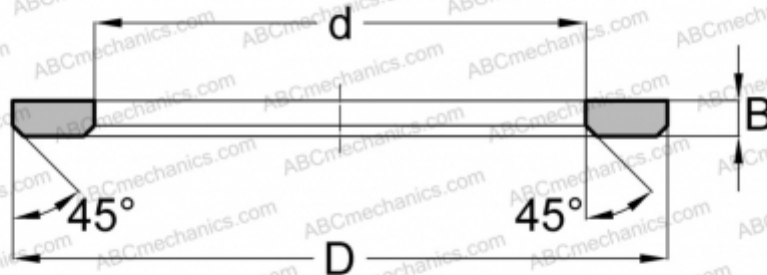

AS75100/ XWA7510001 SKF

Axial bearing washer

TYPE: Rolling bearing parts and accessories, Rolling elements, Axial bearing washers, Type AS, suitable for AXK AND K811..

Technical specification

DIMENSIONS, MM