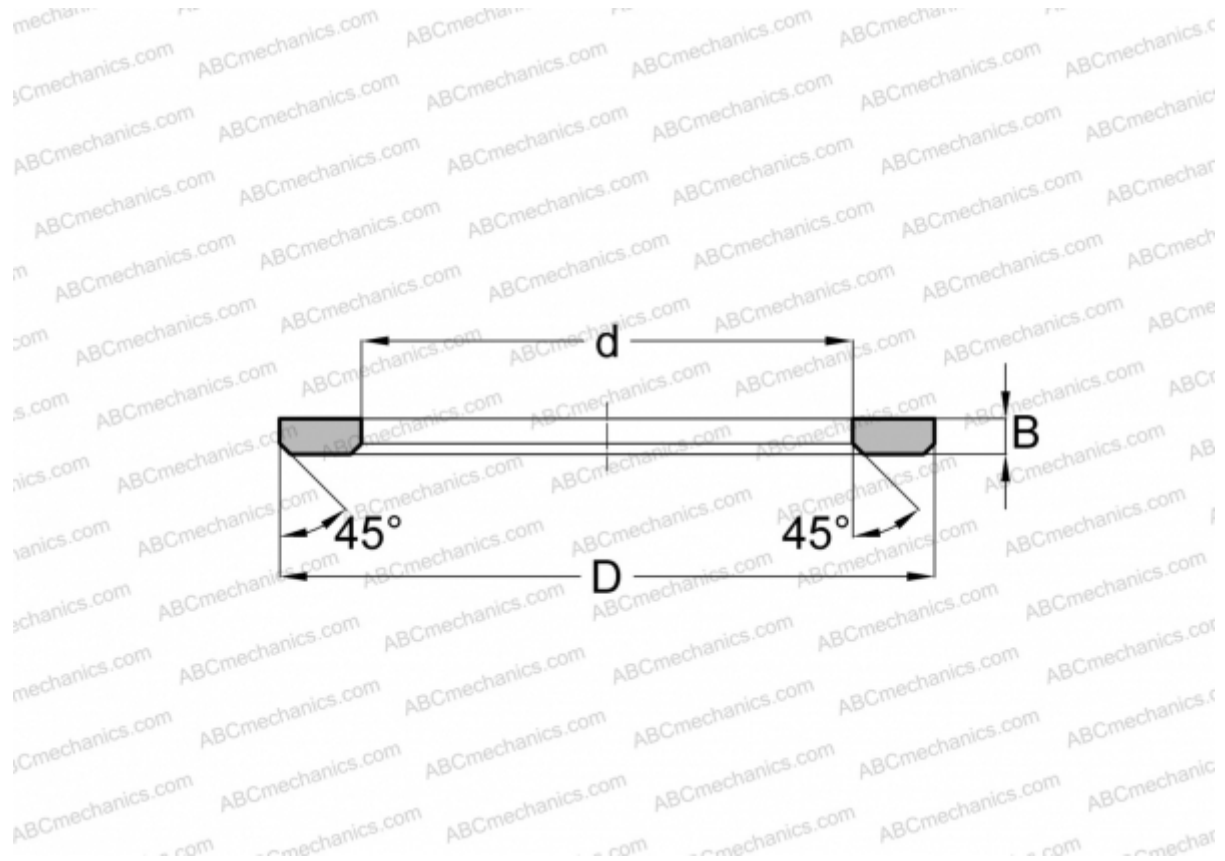

AS85110/ XWA8511001 SKF

Axial bearing washer

TYPE: Rolling bearing parts and accessories, Rolling elements, Axial bearing washers, Type AS, suitable for AXK AND K811..

Technical specification

DIMENSIONS, MM