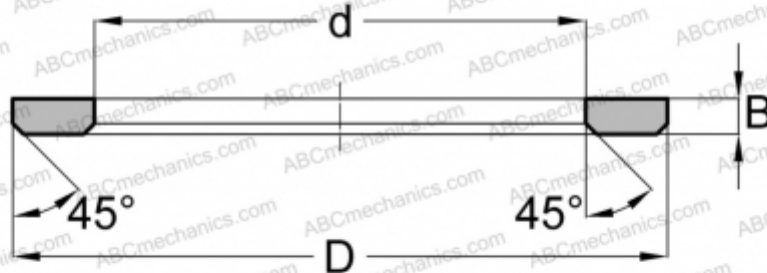

FTRA-90120 TORRINGTON

Axial bearing washer

TYPE: Rolling bearing parts and accessories, Rolling elements, Axial bearing washers, Type AS, suitable for AXK AND K811..

Technical specification

DIMENSIONS, MM

d	90,000
D	120,000
B	1,000

WEIGHT, KG 0,041

MANUFACTURER [TORRINGTON](#)

INTERCHANGE

ABC	AS90120
FAG	AS90120
INA	AS90120
NTN	AAS 1118
SKF	AS90120/ XWA9012001
IKO	AS 90120