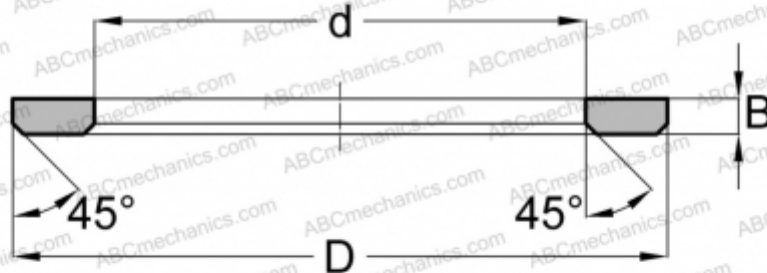

AAS 1120 NTN

Axial bearing washer

TYPE: Rolling bearing parts and accessories, Rolling elements, Axial bearing washers, Type AS, suitable for AXK AND K811..

Technical specification

DIMENSIONS, MM

| | |
|---|---------|
| d | 100,000 |
| D | 135,000 |
| B | 1,000 |