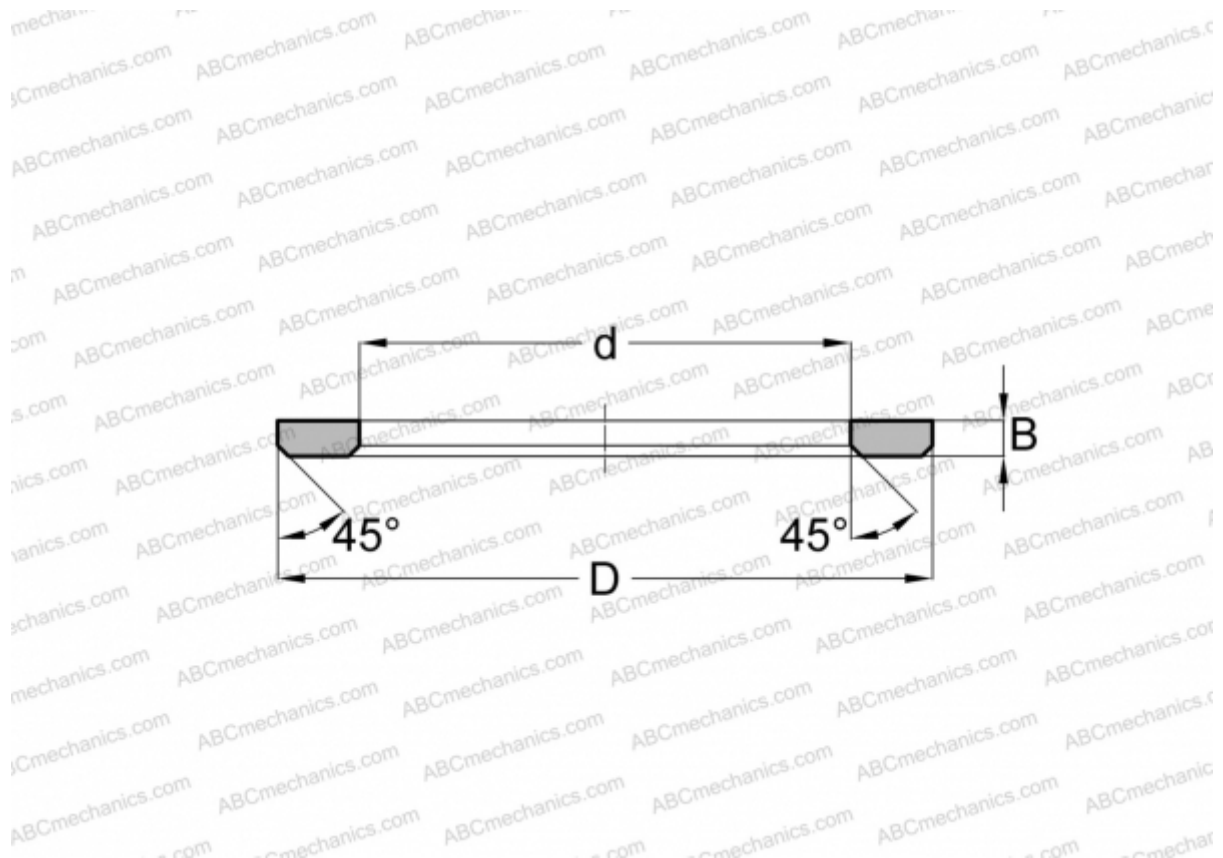

AS160200/ XWA16020001 SKF

Axial bearing washer

TYPE: Rolling bearing parts and accessories, Rolling elements, Axial bearing washers, Type AS, suitable for AXK AND K811..

Technical specification

DIMENSIONS, MM