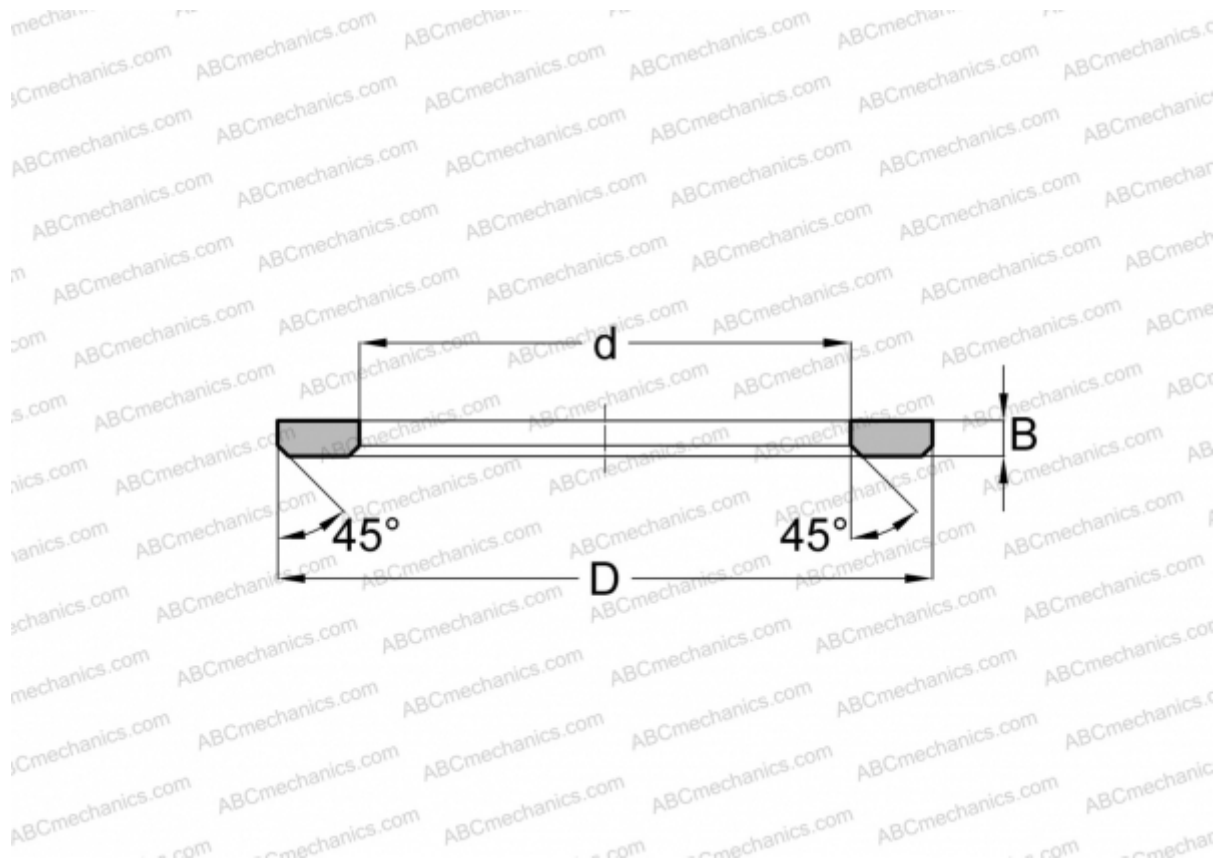

ASS560X604X2,3A ABC

Axial bearing washer

TYPE: Rolling bearing parts and accessories, Rolling elements, Axial bearing washers, Type AS, suitable for AXK AND K811..

Technical specification

DIMENSIONS, MM

d	560,000
D	604,000
B	2,300

WEIGHT, KG 0,730

MANUFACTURER [ABC](#)

INTERCHANGE

INA	ASS560X604X2,3A
-----	---------------------------------