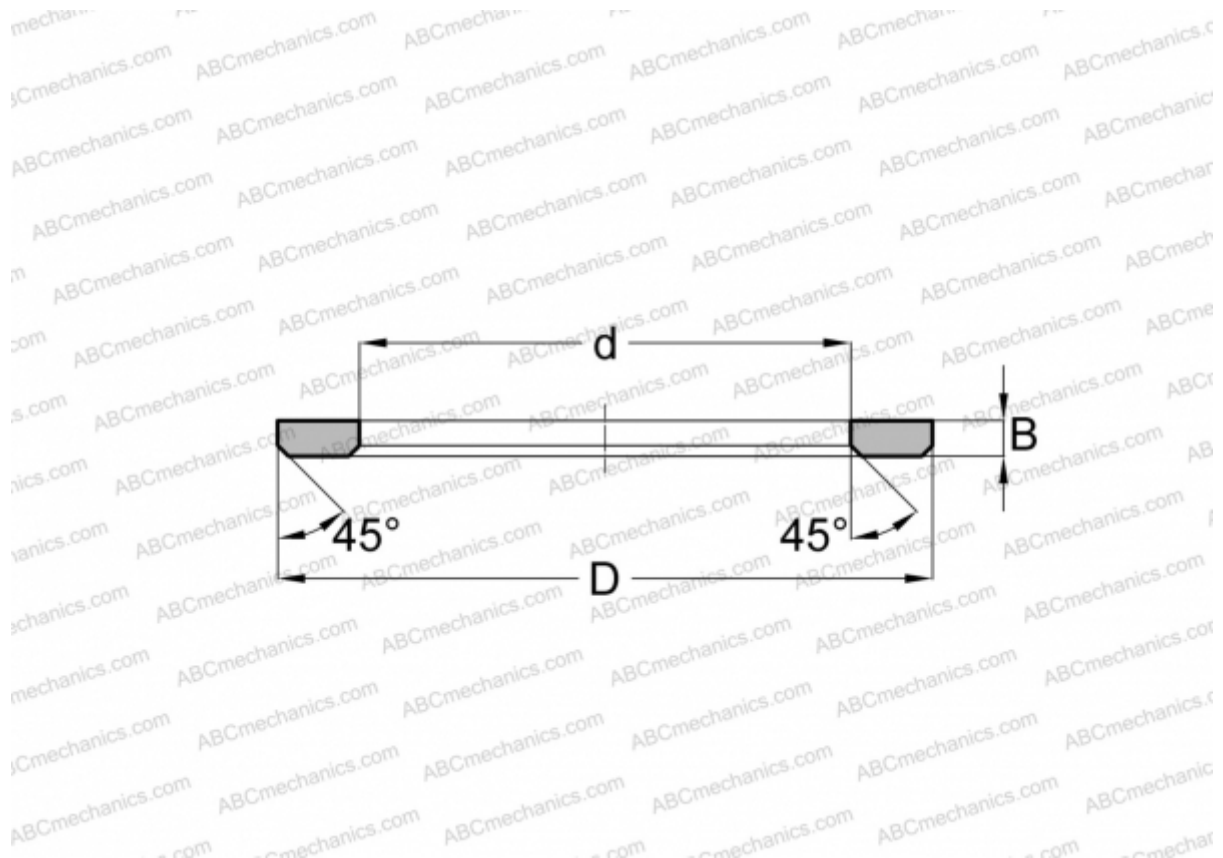

ASS560X604X2,3A INA

Axial bearing washer

TYPE: Rolling bearing parts and accessories, Rolling elements, Axial bearing washers, Type AS, suitable for AXK AND K811..

Technical specification

DIMENSIONS, MM

d	560,000
D	604,000
B	2,300

WEIGHT, KG 0,730

MANUFACTURER [INA](#)

INTERCHANGE

ABC	ASS560X604X2,3A
-----	---------------------------------