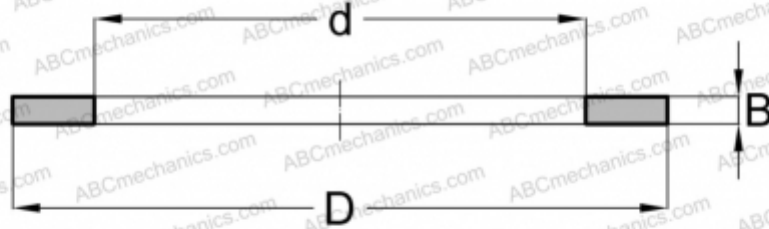

## GS 81105 ABC

Axial bearing washer

TYPE: Rolling bearing parts and accessories, Rolling elements, Axial bearing washers, Housing locating washers GS

### Technical specification

#### DIMENSIONS, MM

d	26,000
D	42,000
B	3,000

**WEIGHT, KG** 0,023

**MANUFACTURER** [ABC](#)