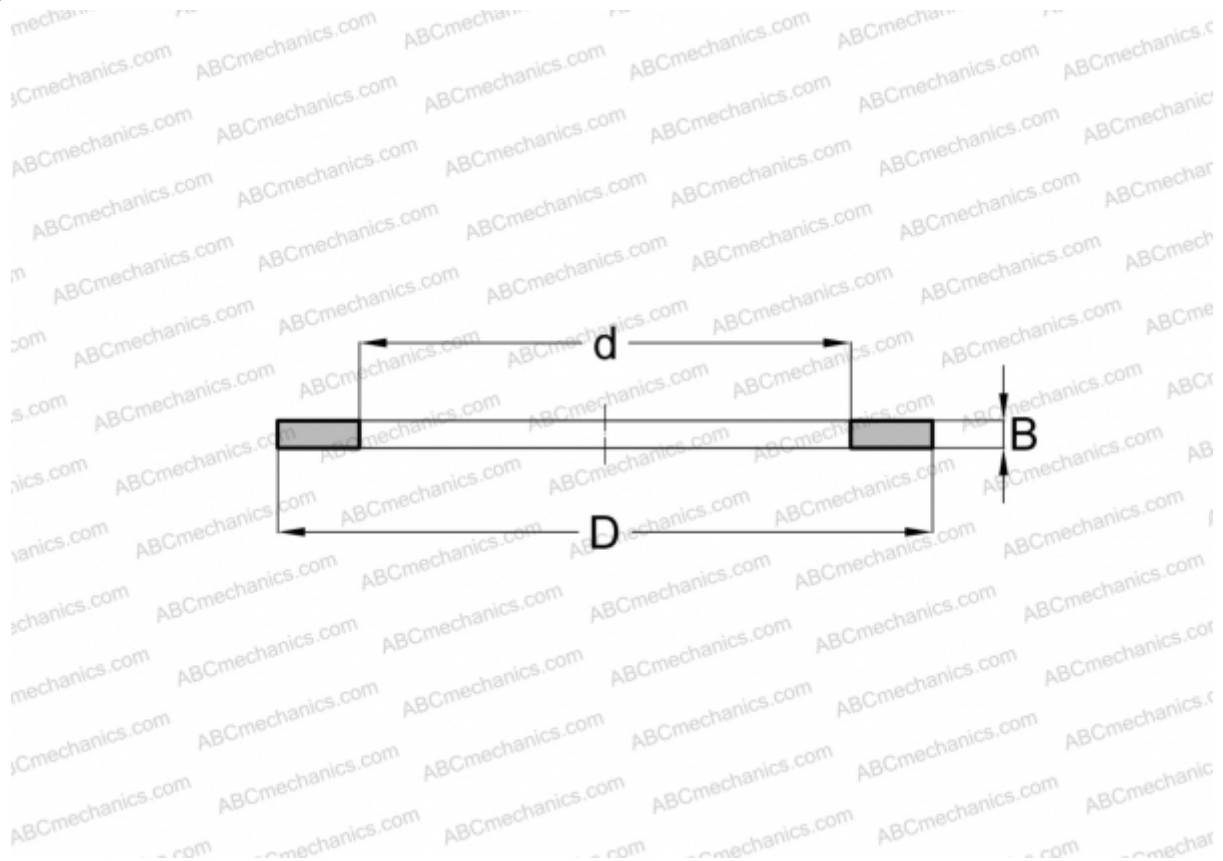

## GS 6085 ABC

Axial bearing washer

TYPE: Rolling bearing parts and accessories, Rolling elements, Axial bearing washers, Housing locating washers GS

### Technical specification

#### DIMENSIONS, MM

d	60,000
D	85,000
B	4,750

**WEIGHT, KG** 0,105

**MANUFACTURER** [ABC](#)