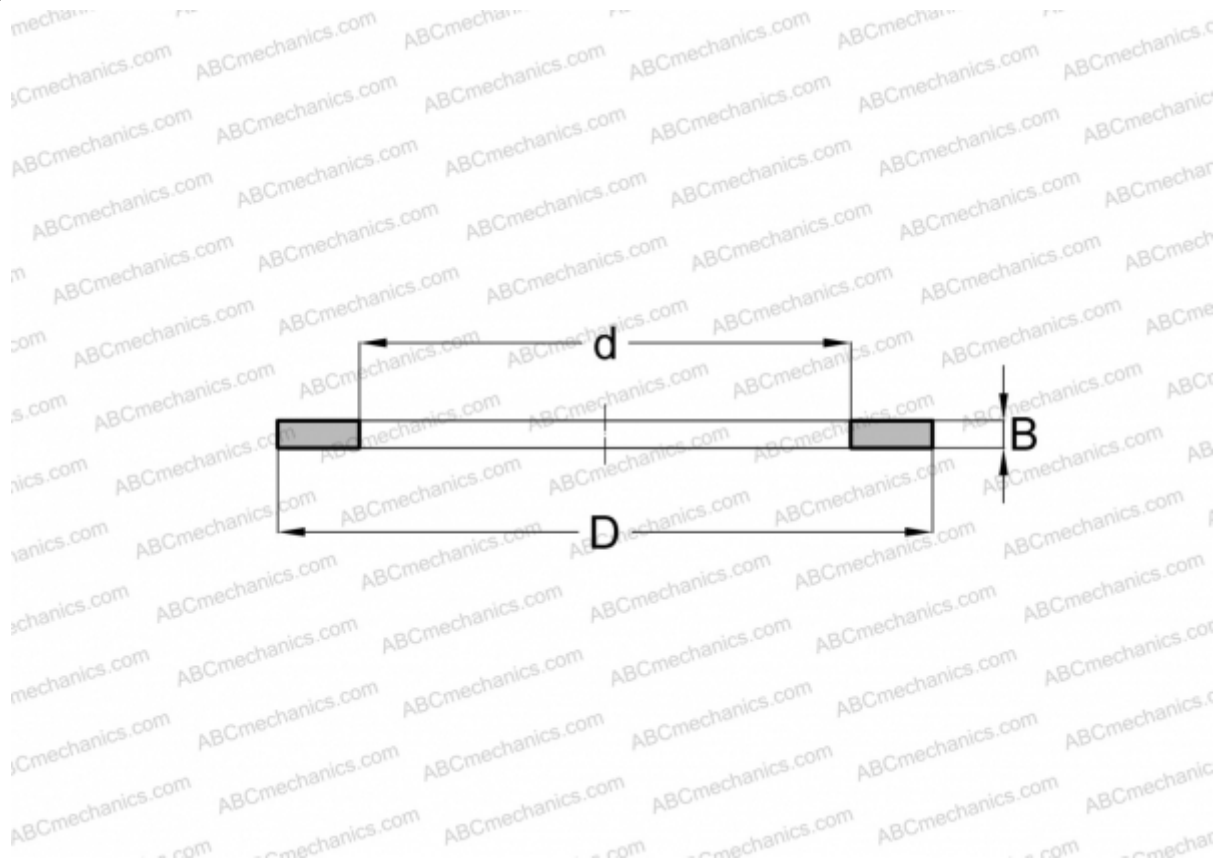

GS 6590 ABC

Axial bearing washer

TYPE: Rolling bearing parts and accessories, Rolling elements, Axial bearing washers, Housing locating washers GS

Technical specification

DIMENSIONS, MM

d	65,000
D	90,000
B	5,250