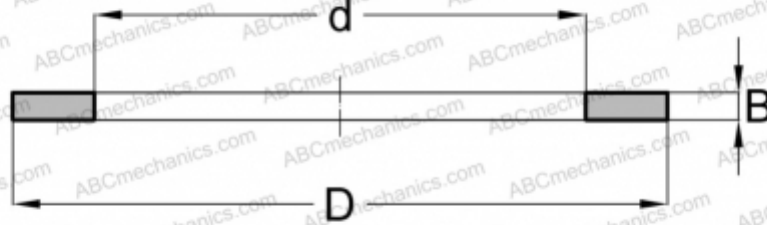

## GS 81114 ABC

Axial bearing washer

TYPE: Rolling bearing parts and accessories, Rolling elements, Axial bearing washers, Housing locating washers GS

### Technical specification

#### DIMENSIONS, MM

d	72,000
D	95,000
B	5,250

**WEIGHT, KG** 0,132

**MANUFACTURER** [ABC](#)