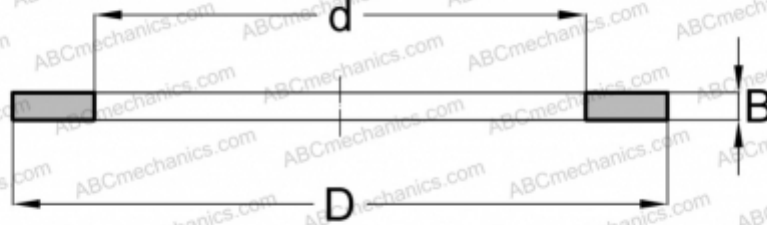

## GS81114 FAG

Axial bearing washer

TYPE: Rolling bearing parts and accessories, Rolling elements, Axial bearing washers, Housing locating washers GS

### Technical specification

#### DIMENSIONS, MM

d	72,000
D	95,000
B	5,250

**WEIGHT, KG** 0,132

**MANUFACTURER** [FAG](#)