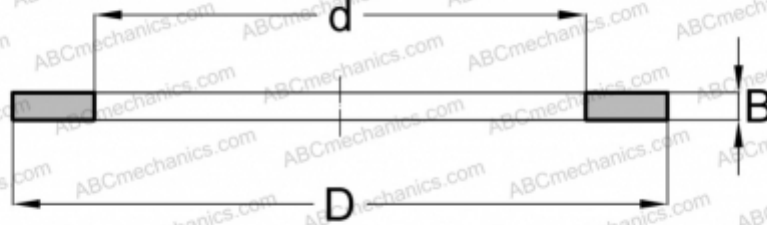

## GS81115 FAG

Axial bearing washer

TYPE: Rolling bearing parts and accessories, Rolling elements, Axial bearing washers, Housing locating washers GS

### Technical specification

#### DIMENSIONS, MM

d	77,000
D	100,000
B	5,750

**WEIGHT, KG** 0,150

**MANUFACTURER** [FAG](#)