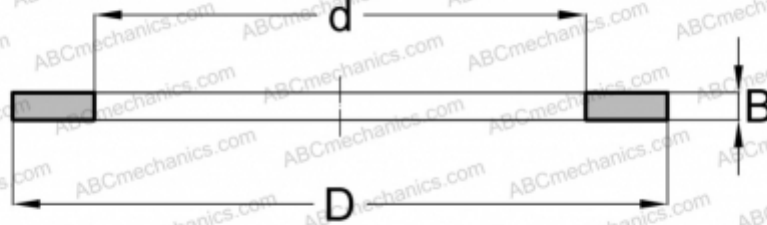

## GS 90120 ABC

Axial bearing washer

TYPE: Rolling bearing parts and accessories, Rolling elements, Axial bearing washers, Housing locating washers GS

### Technical specification

#### DIMENSIONS, MM

d	90,000
D	120,000
B	6,500

**WEIGHT, KG** 0,250

**MANUFACTURER** [ABC](#)