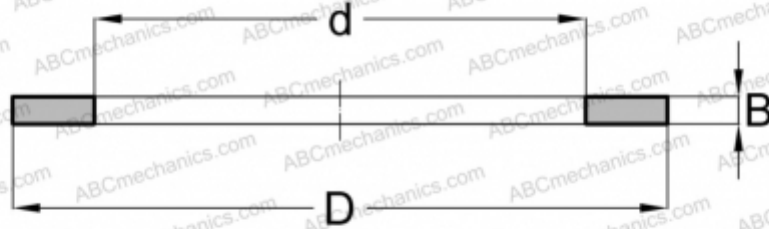

## GS 130185 IKO

Axial bearing washer

TYPE: Rolling bearing parts and accessories, Rolling elements, Axial bearing washers, Housing locating washers GS

### Technical specification

#### DIMENSIONS, MM

d	130,000
D	185,000
B	12,000

**WEIGHT, KG** 1,270

**MANUFACTURER** [IKO](#)