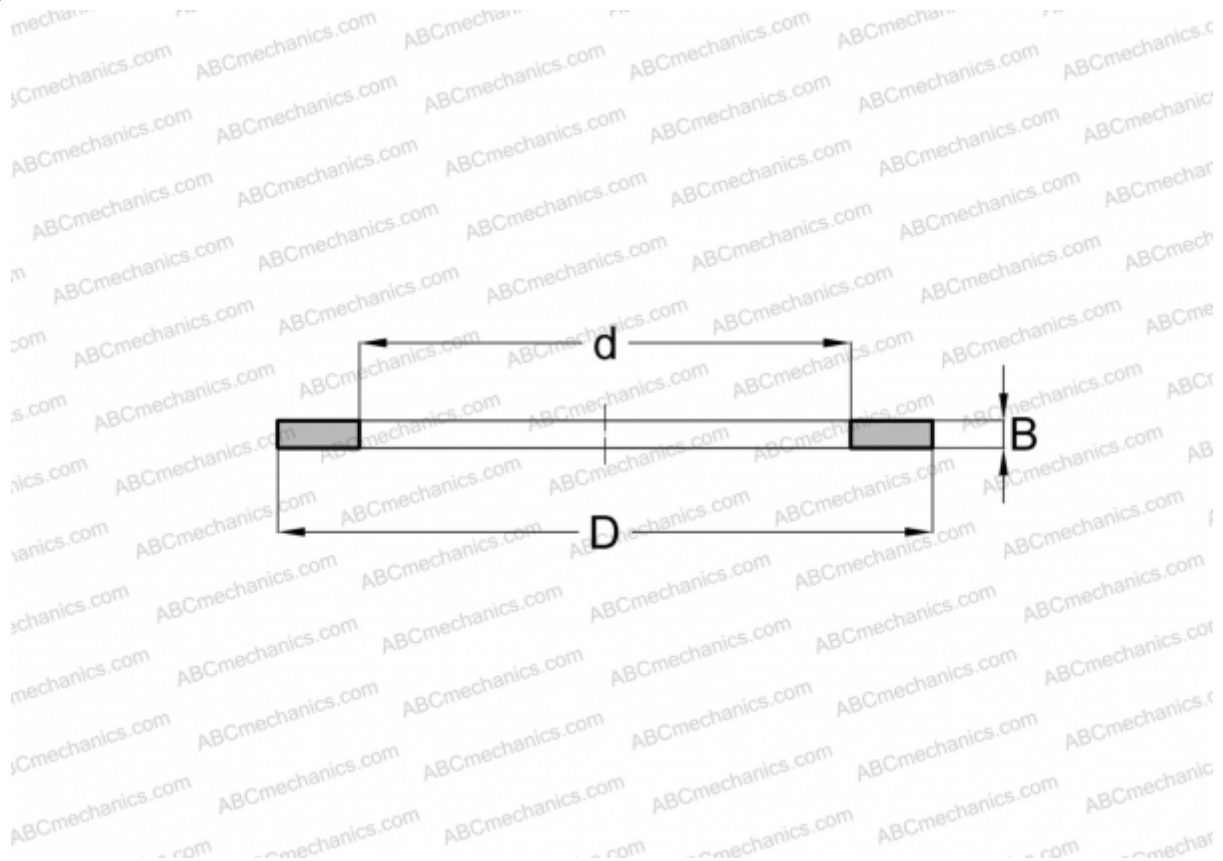

## GS 87436 ABC

Axial bearing washer

TYPE: Rolling bearing parts and accessories, Rolling elements, Axial bearing washers, Housing locating washers GS

### Technical specification

#### DIMENSIONS, MM

d	184,000
D	360,000
B	28,500

**WEIGHT, KG** 17,100

**MANUFACTURER** [ABC](#)