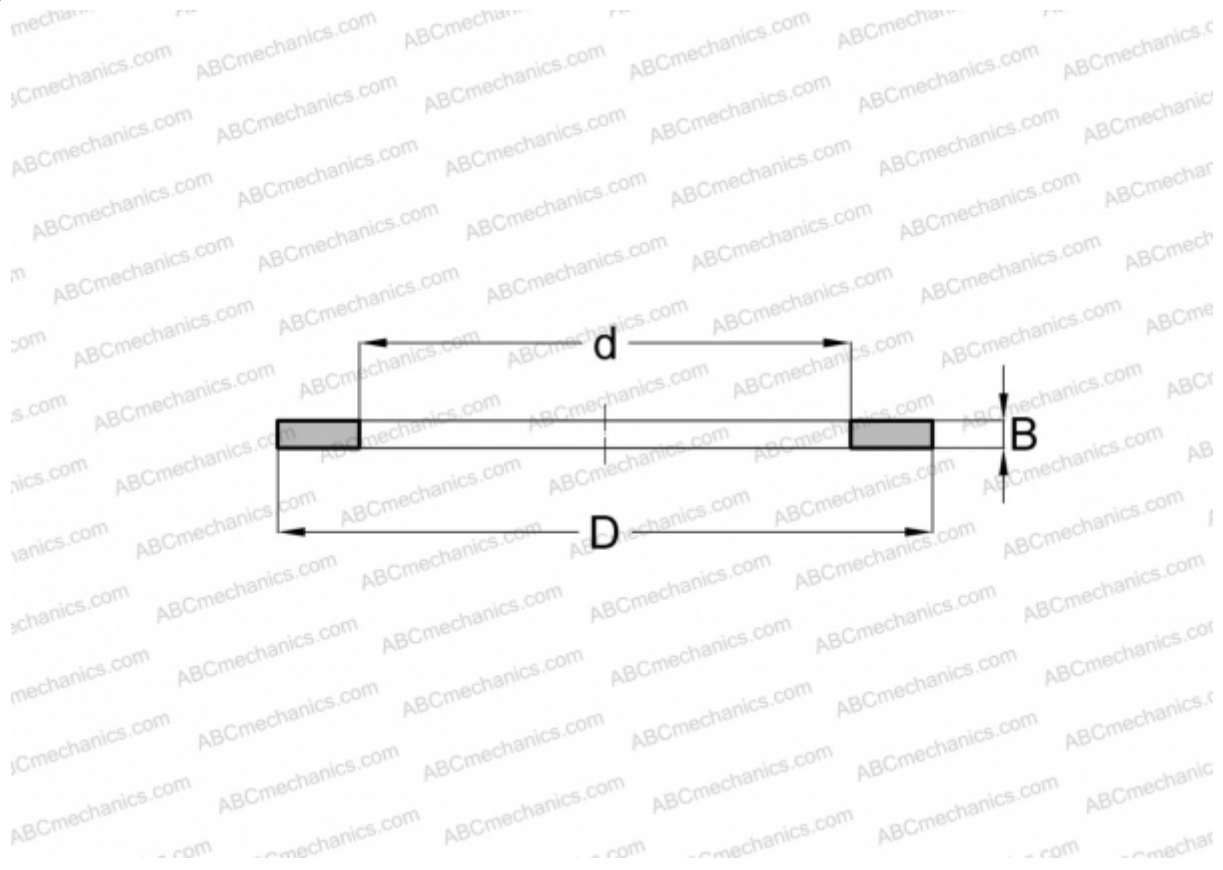

## GS 190255 ABC

Axial bearing washer

TYPE: Rolling bearing parts and accessories, Rolling elements, Axial bearing washers, Housing locating washers GS

### Technical specification

#### DIMENSIONS, MM

d	190,000
D	255,000
B	14,000

**WEIGHT, KG** 2,480

**MANUFACTURER** [ABC](#)