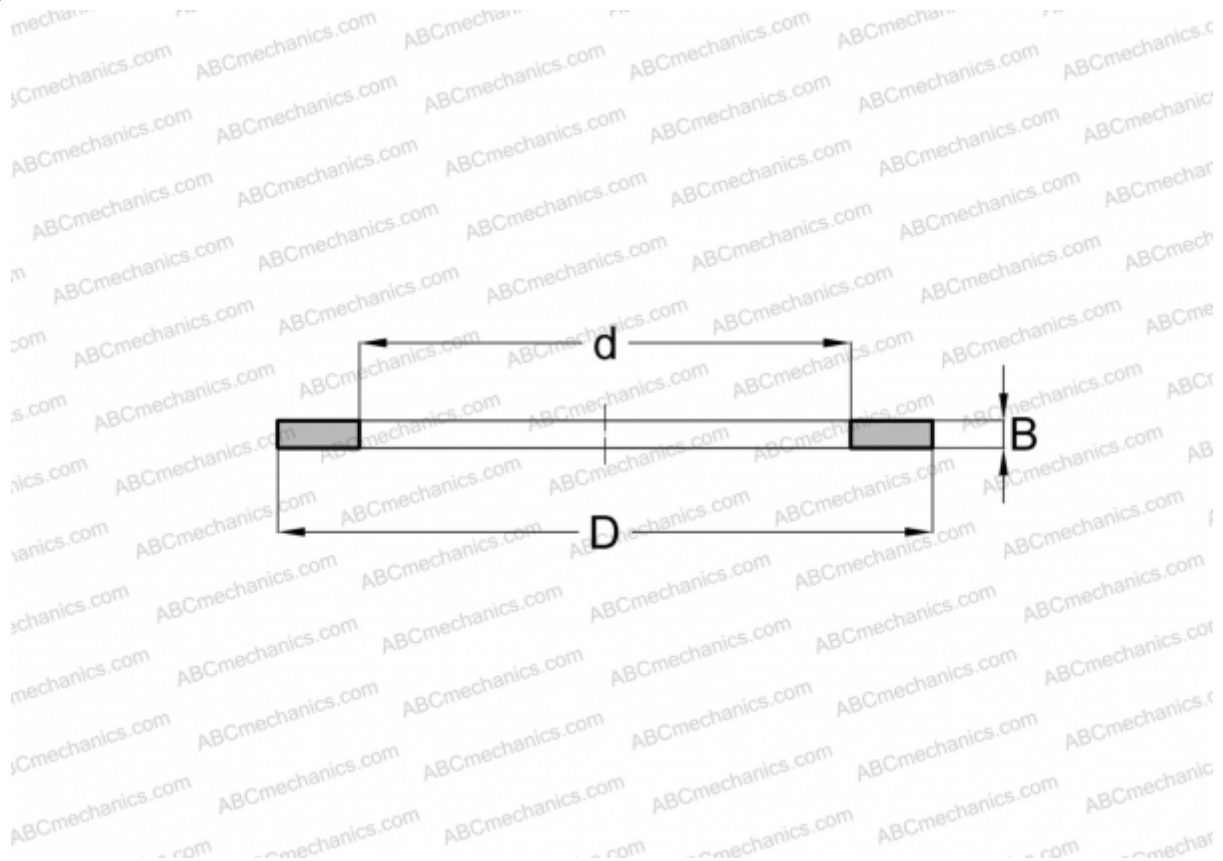

## GS 87438 ABC

Axial bearing washer

TYPE: Rolling bearing parts and accessories, Rolling elements, Axial bearing washers, Housing locating washers GS

### Technical specification

#### DIMENSIONS, MM

d	195,000
D	380,000
B	29,500

**WEIGHT, KG** 19,800

**MANUFACTURER** [ABC](#)