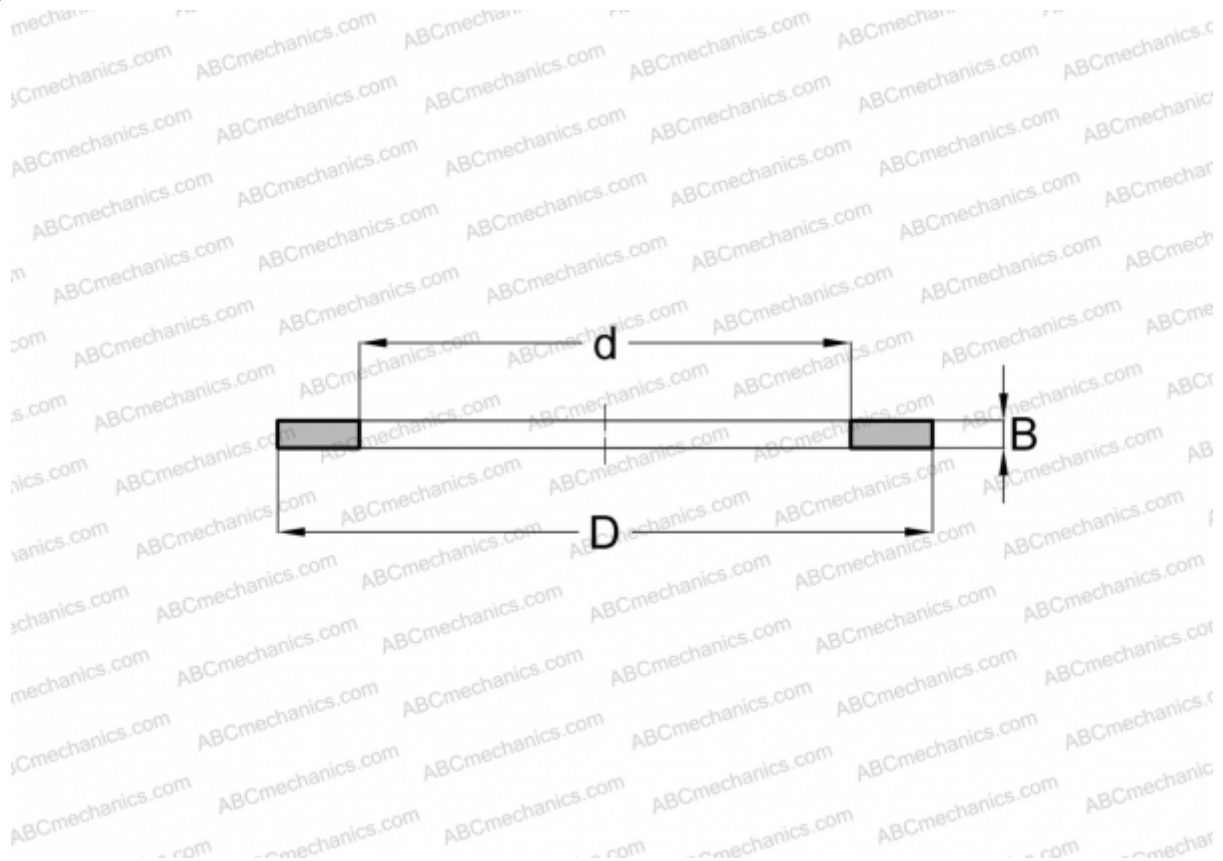

## GS 280440 ABC

Axial bearing washer

TYPE: Rolling bearing parts and accessories, Rolling elements, Axial bearing washers, Housing locating washers GS

### Technical specification

#### DIMENSIONS, MM

d	280,000
D	440,000
B	25,000

**WEIGHT, KG** 17,700

**MANUFACTURER** [ABC](#)