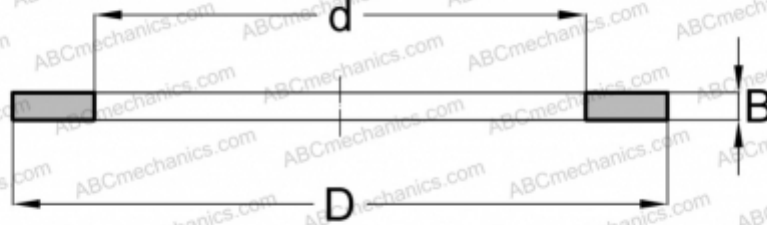

## GS 81164 ABC

Axial bearing washer

TYPE: Rolling bearing parts and accessories, Rolling elements, Axial bearing washers, Housing locating washers GS

### Technical specification

#### DIMENSIONS, MM

d	324,000
D	400,000
B	19,000

**WEIGHT, KG** 6,441

**MANUFACTURER** [ABC](#)