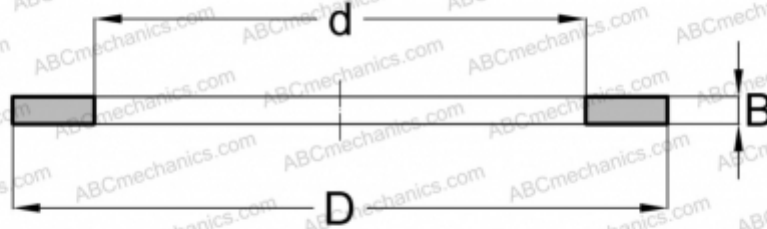

## GS 81168 SKF

Axial bearing washer

TYPE: Rolling bearing parts and accessories, Rolling elements, Axial bearing washers, Housing locating washers GS

### Technical specification

#### DIMENSIONS, MM

d	344,000
D	420,000
B	19,500

**WEIGHT, KG** 6,985

**MANUFACTURER** [SKF](#)