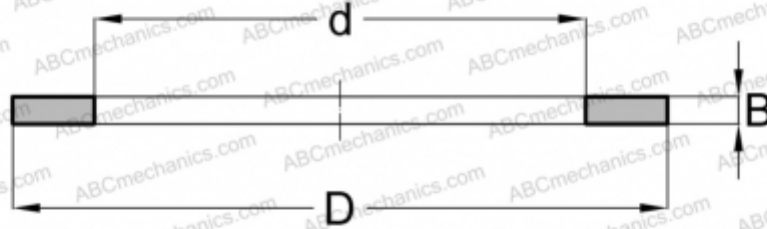

## GS 811/500 ABC

Axial bearing washer

TYPE: Rolling bearing parts and accessories, Rolling elements, Axial bearing washers, Housing locating washers GS

### Technical specification

#### DIMENSIONS, MM

d	505,000
D	600,000
B	24,000

**WEIGHT, KG** 15,513

**MANUFACTURER** [ABC](#)