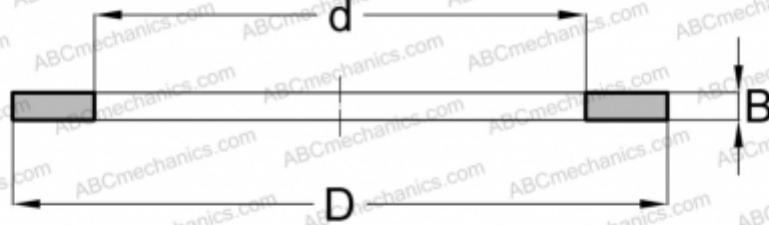

## WS81105 FAG

Axial bearing washer

TYPE: Rolling bearing parts and accessories, Rolling elements, Axial bearing washers, Shaft locating washers WS

### Technical specification

#### DIMENSIONS, MM

d	25,000
D	42,000
B	3,000

**WEIGHT, KG** 0,023

**MANUFACTURER** [FAG](#)