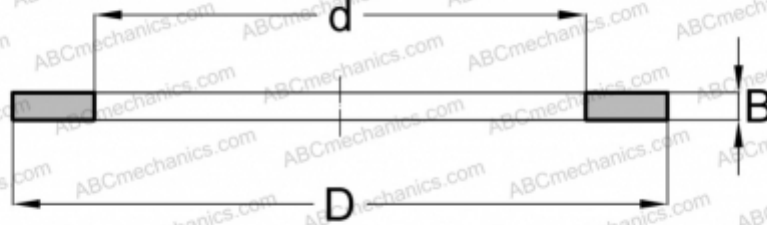

## WS 81105 TORRINGTON

Axial bearing washer

TYPE: Rolling bearing parts and accessories, Rolling elements, Axial bearing washers, Shaft locating washers WS

### Technical specification

#### DIMENSIONS, MM

d	25,000
D	42,000
B	3,000

**WEIGHT, KG** 0,023

**MANUFACTURER** [TORRINGTON](#)