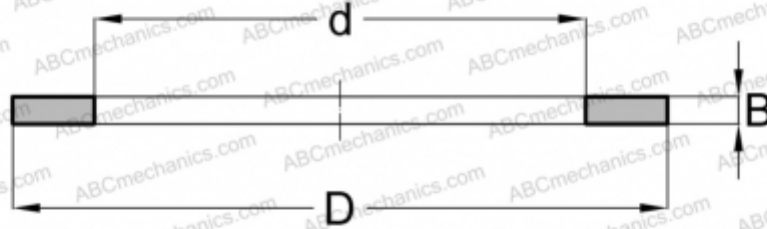

## WS 81107 ABC

Axial bearing washer

TYPE: Rolling bearing parts and accessories, Rolling elements, Axial bearing washers, Shaft locating washers WS

### Technical specification

#### DIMENSIONS, MM

d	35,000
D	52,000
B	3,500

**WEIGHT, KG** 0,032

**MANUFACTURER** [ABC](#)