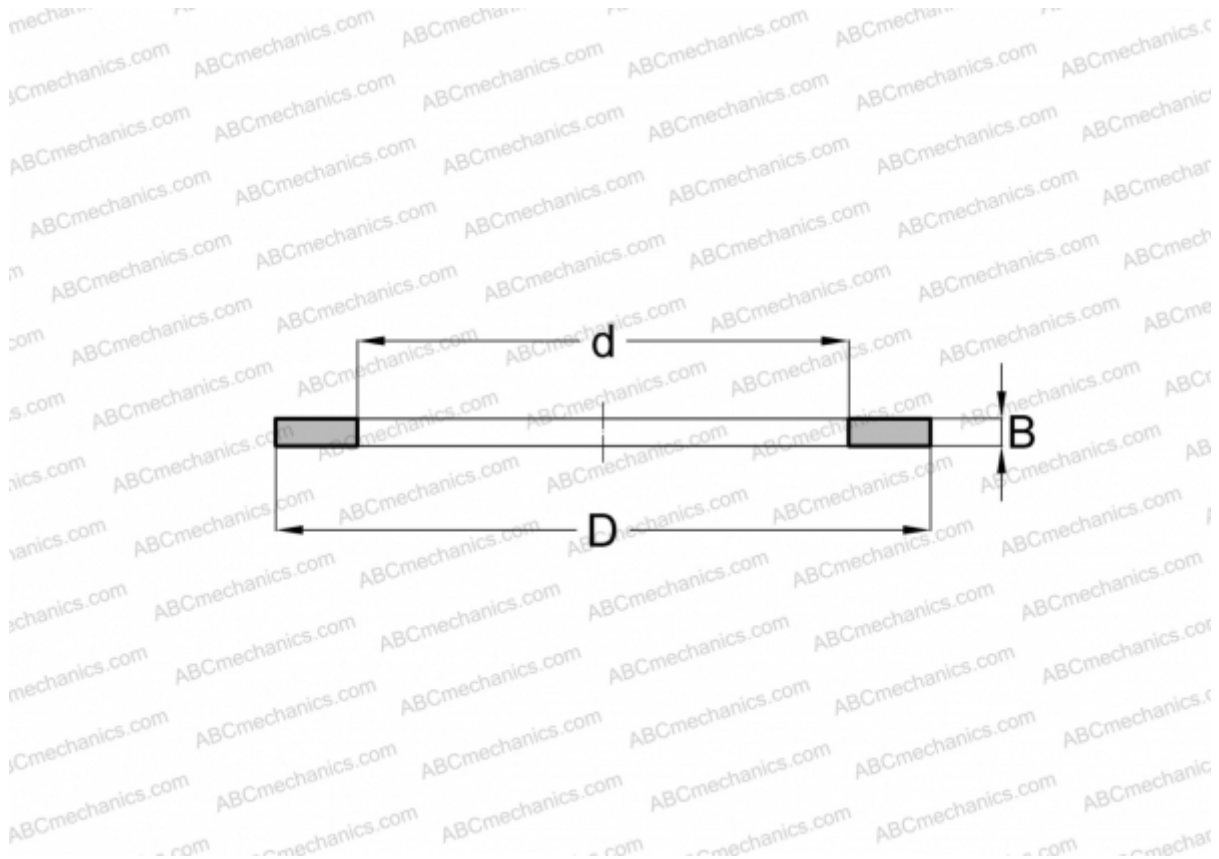

## WS 89310 ABC

Axial bearing washer

TYPE: Rolling bearing parts and accessories, Rolling elements, Axial bearing washers, Shaft locating washers WS

### Technical specification

#### DIMENSIONS, MM

d	50,000
D	95,000
B	9,500

**WEIGHT, KG** 0,356

**MANUFACTURER** [ABC](#)