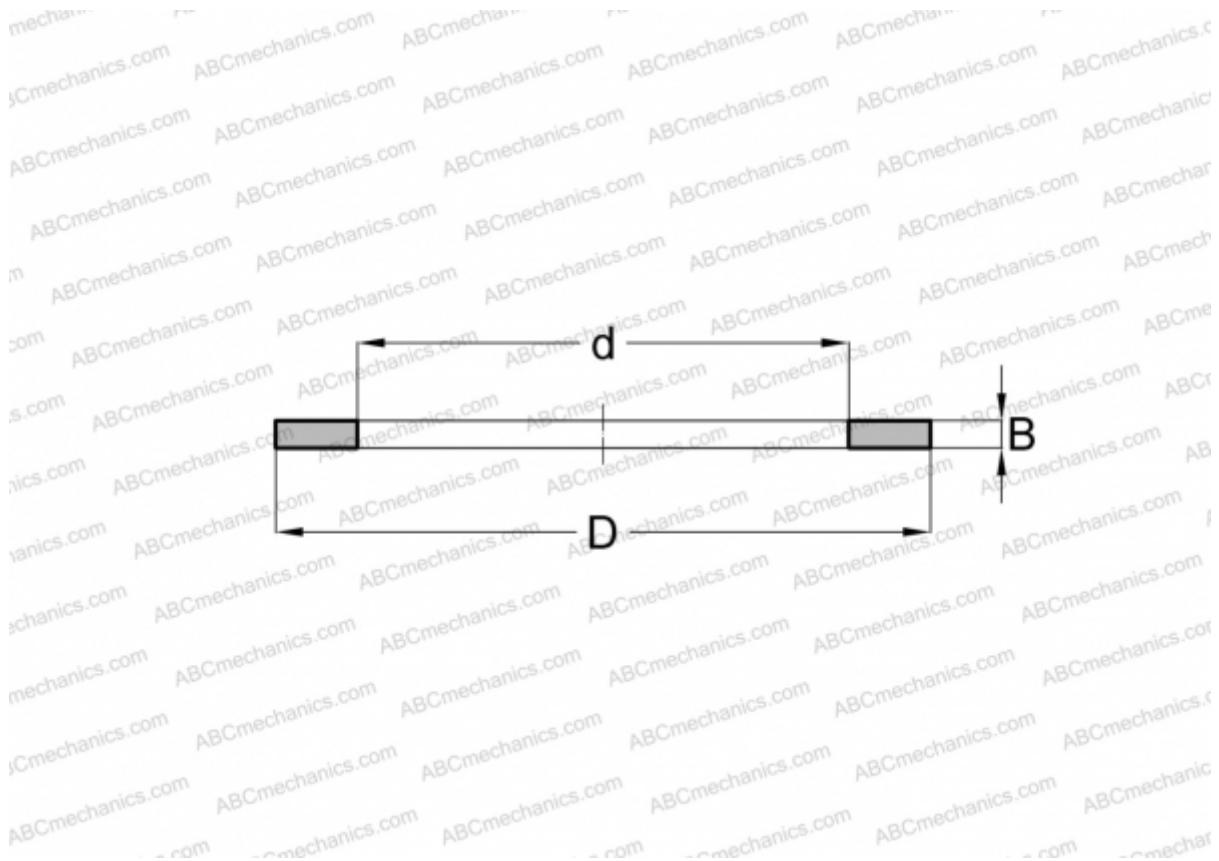

## WS 60130 ABC

Axial bearing washer

TYPE: Rolling bearing parts and accessories, Rolling elements, Axial bearing washers, Shaft locating washers WS

### Technical specification

#### DIMENSIONS, MM

d	60,000
D	130,000
B	8,000

**WEIGHT, KG** 0,650

**MANUFACTURER** [ABC](#)