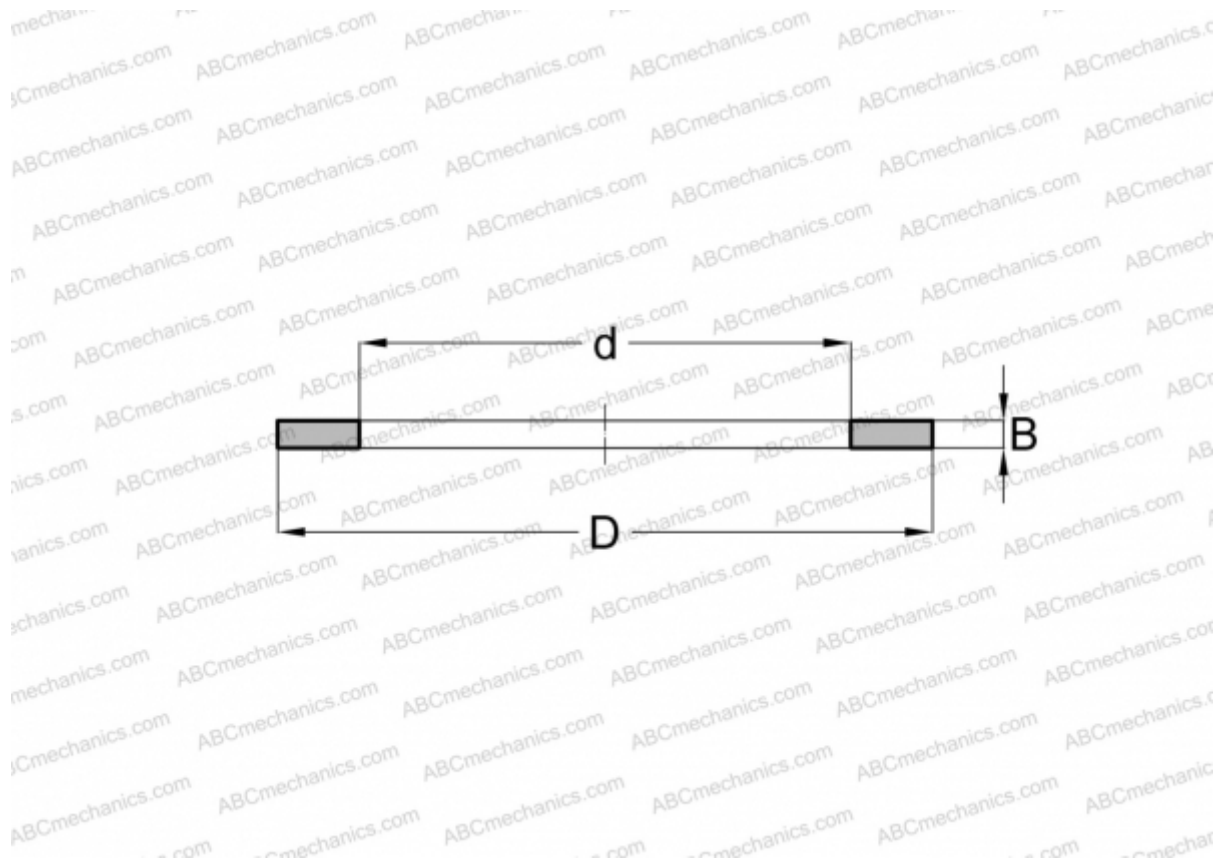

## WS 87415 ABC

Axial bearing washer

TYPE: Rolling bearing parts and accessories, Rolling elements, Axial bearing washers, Shaft locating washers WS

### Technical specification

#### DIMENSIONS, MM

d	75,000
D	160,000
B	13,000

**WEIGHT, KG** 1,610

**MANUFACTURER** [ABC](#)