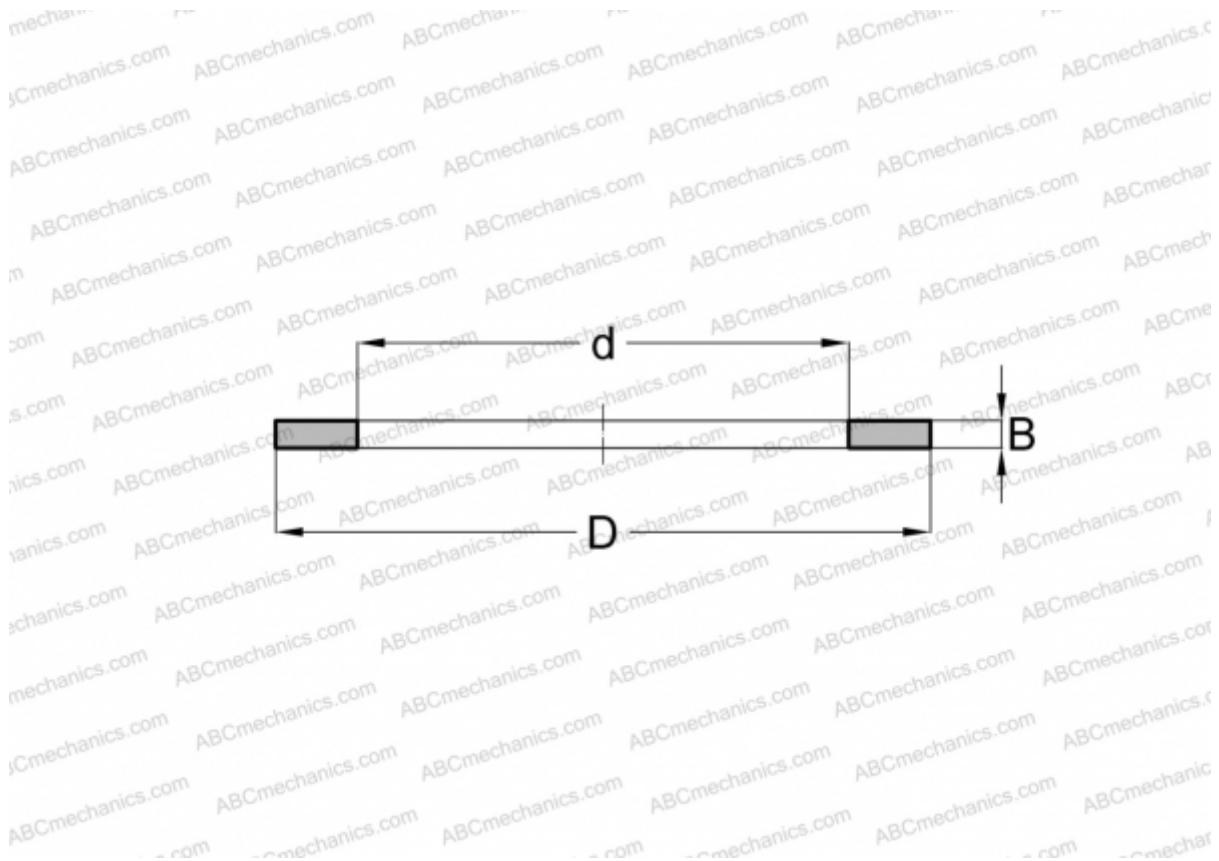

WS 87416 ABC

Axial bearing washer

TYPE: Rolling bearing parts and accessories, Rolling elements, Axial bearing washers, Shaft locating washers WS

Technical specification

DIMENSIONS, MM

d	80,000
D	170,000
B	14,500

WEIGHT, KG 2,222

MANUFACTURER [ABC](#)

INTERCHANGE

INA	WS87416
-----	-------------------------