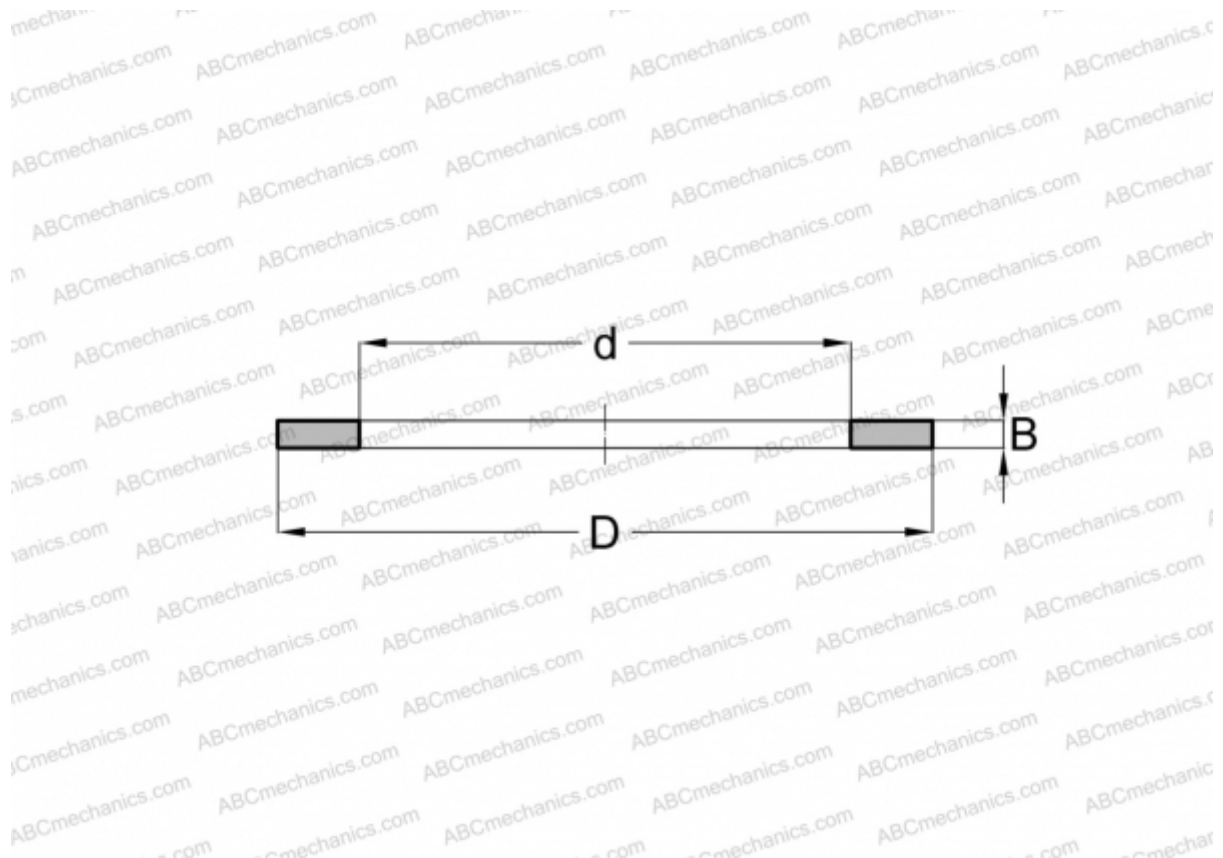

## WS 80150 ABC

Axial bearing washer

TYPE: Rolling bearing parts and accessories, Rolling elements, Axial bearing washers, Shaft locating washers WS

### Technical specification

#### DIMENSIONS, MM

d	80,000
D	150,000
B	8,000

**WEIGHT, KG** 0,790

**MANUFACTURER** [ABC](#)