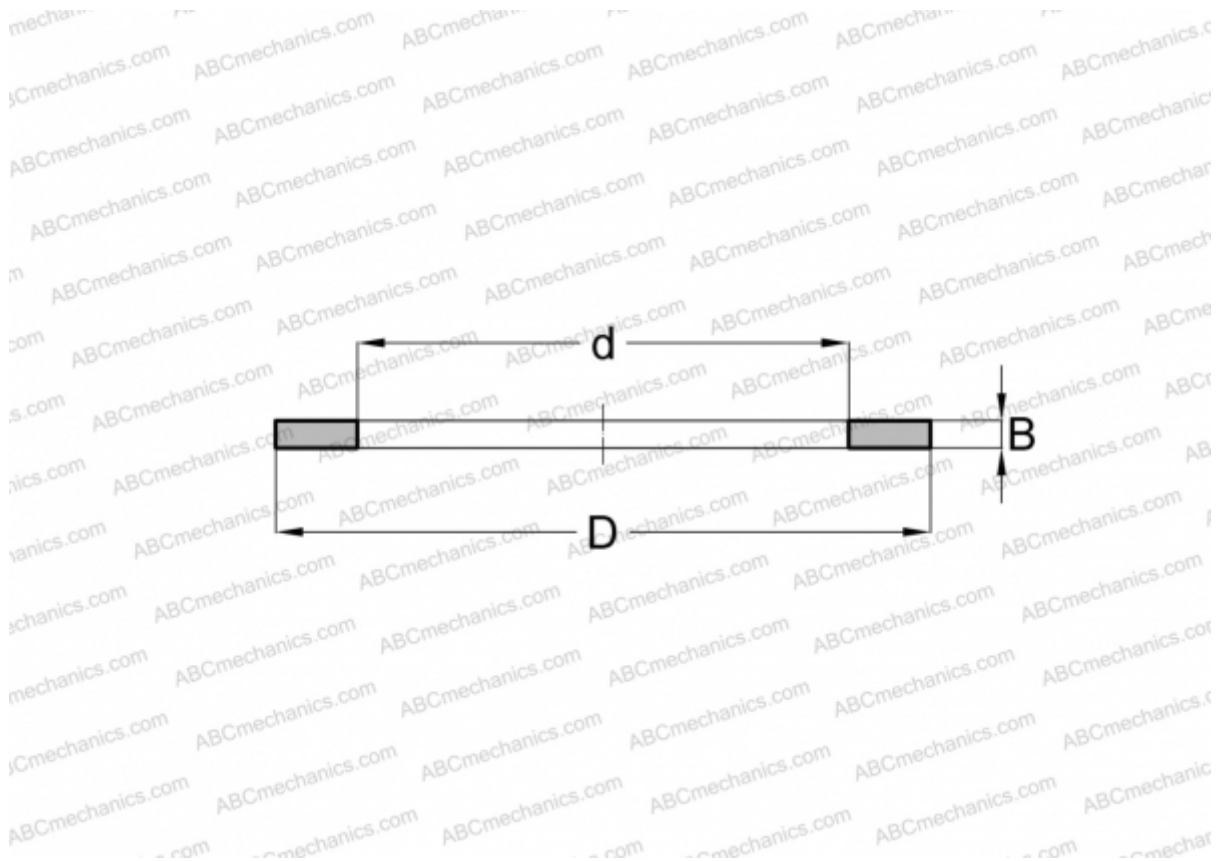

## WS 90160 ABC

Axial bearing washer

TYPE: Rolling bearing parts and accessories, Rolling elements, Axial bearing washers, Shaft locating washers WS

### Technical specification

#### DIMENSIONS, MM

d	90,000
D	160,000
B	8,000

**WEIGHT, KG** 0,855

**MANUFACTURER** [ABC](#)