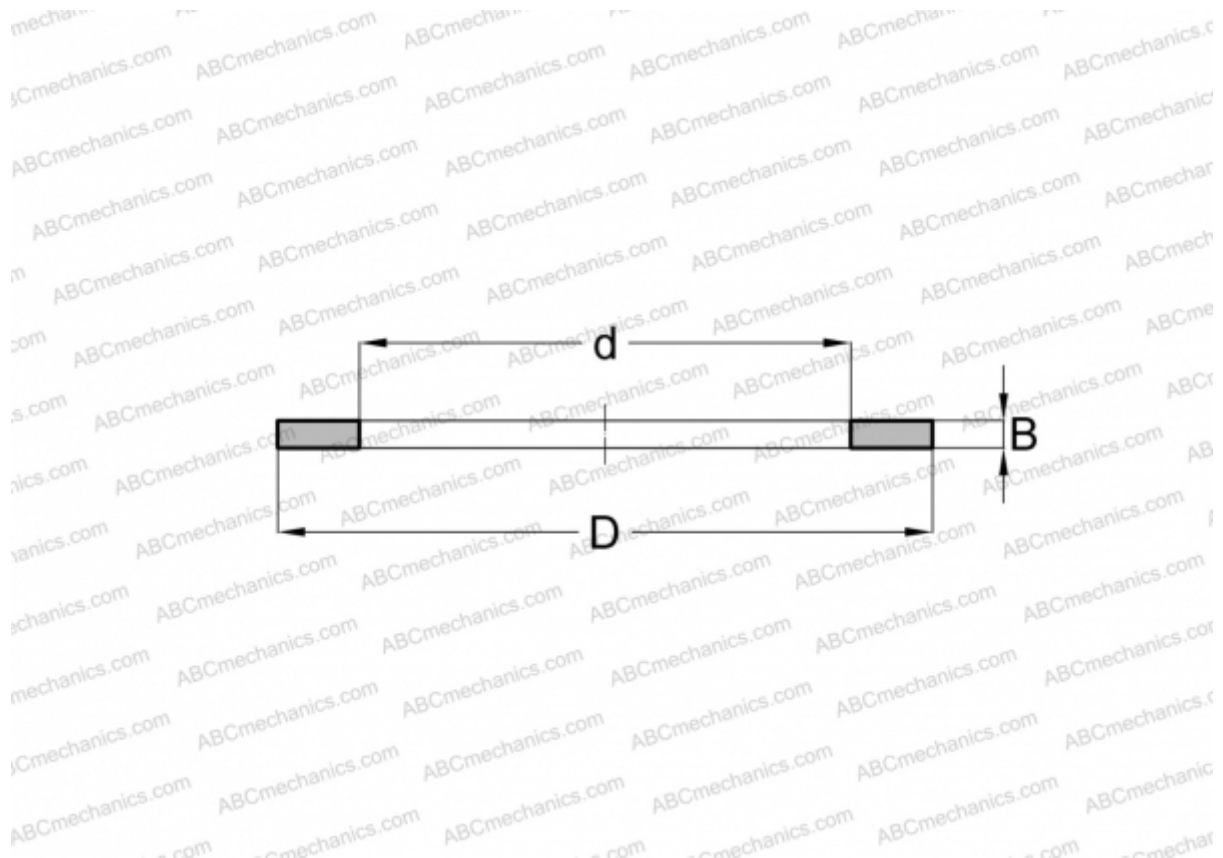

WS 87420 ABC

Axial bearing washer

TYPE: Rolling bearing parts and accessories, Rolling elements, Axial bearing washers, Shaft locating washers WS

Technical specification

DIMENSIONS, MM

d	100,000
D	210,000
B	17,500

WEIGHT, KG 3,680

MANUFACTURER [ABC](#)

INTERCHANGE

INA	WS87420
-----	-------------------------