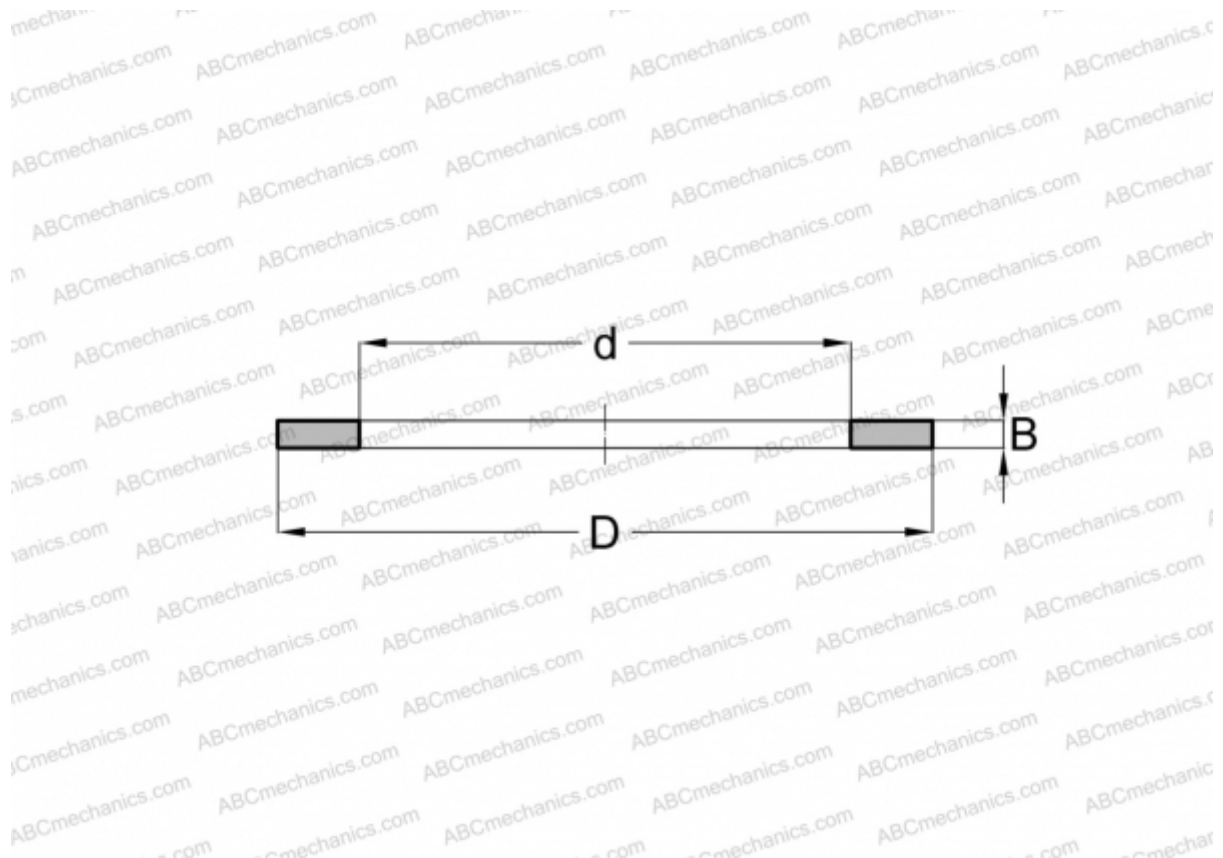

## WS 87430 ABC

Axial bearing washer

TYPE: Rolling bearing parts and accessories, Rolling elements, Axial bearing washers, Shaft locating washers WS

### Technical specification

#### DIMENSIONS, MM

d	150,000
D	300,000
B	23,000

**WEIGHT, KG** 9,580

**MANUFACTURER** [ABC](#)