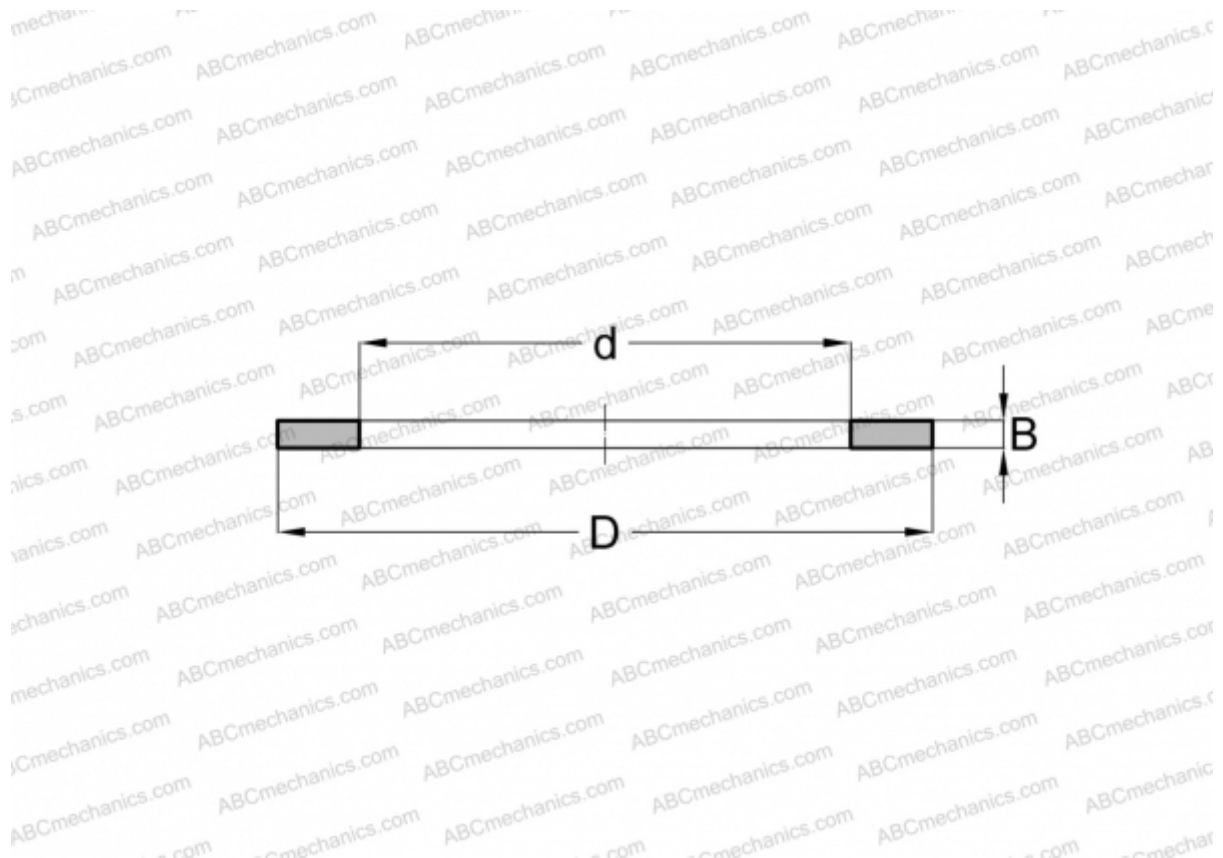

WS 150190 ABC

Axial bearing washer

TYPE: Rolling bearing parts and accessories, Rolling elements, Axial bearing washers, Shaft locating washers WS

Technical specification

DIMENSIONS, MM

d	150,000
D	190,000
B	9,500